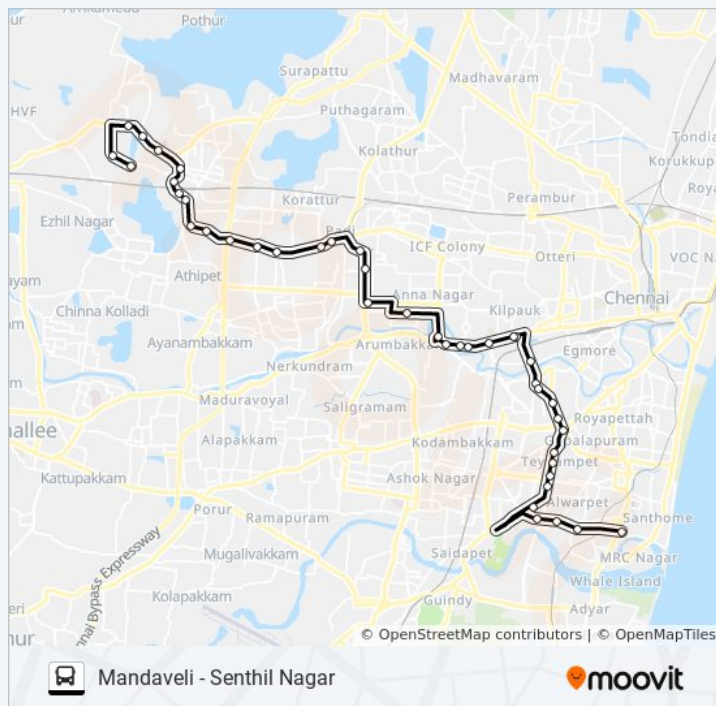

Sunday	6:20 AM - 7:35 PM
Monday	6:20 AM - 7:35 PM
Tuesday	6:20 AM - 7:35 PM
Wednesday	6:20 AM - 7:35 PM
Thursday	6:20 AM - 7:35 PM
Friday	6:20 AM - 7:35 PM

- Siet
- Vanavali
- Teynampet
- D.M.S.Metro Station
- U.S.I.S.
- St Theresa Church Bus Stop
- Taj Coramandel Hotel
- Sterling Road (Perambur)
- Sterling Road
- Chetpet
- Taylor's Road
- Lakshmi Kovil
- Pachaiyappa College
- Amaindhakarai
- Amaindhakarai
- Hotel Arun
- Brindavan Colony
- Blue Star
- Thirumangalam
- Anna Nagar West
- Kovarthanagiri
- Padi Lucas Tvs
- Junction Of Central Avenue & Erikarai
- Mannur Pettai
- Ambattur Industrial Estate
- Ambathur Telephone Exchange
- T.I. Miller
- Dunlop
- Ambattur O.T
- Uzhavar Santhai
- Ti School
- Ambathur O.T.Bus Stand
- Stedford Hospital

**41D EXT bus Info**

**Direction:** Senthil Nagar

**Stops:** 42

**Trip Duration:** 61 min

**Line Summary:**

Vivekananda School

Manikandapuram

Sakthi Nagar