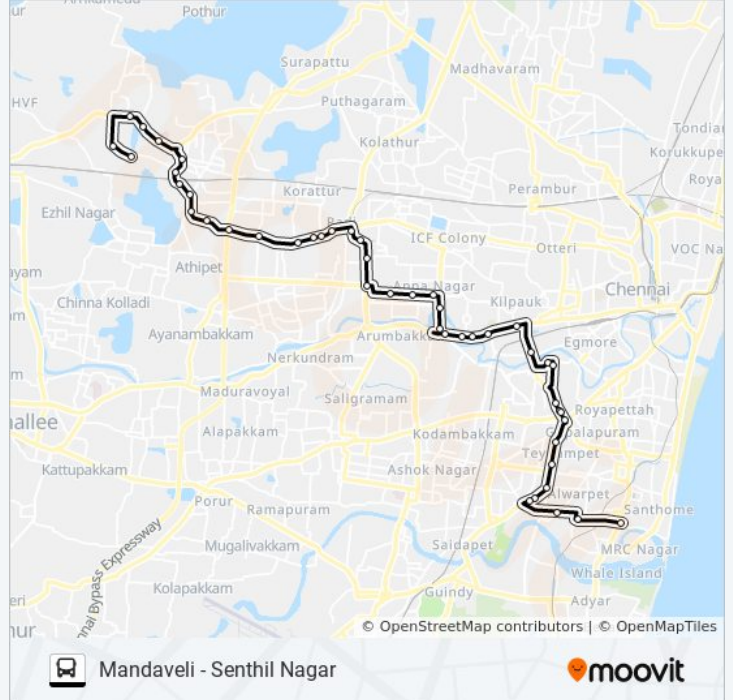

Use the Moovit App to find the closest 41D EXT bus station near you and find out when is the next 41D EXT bus arriving.

**Direction: Mandaveli**

46 stops

[VIEW LINE SCHEDULE](#)

Senthil Nagar  
Sakthi Nagar  
Manikandapuram  
Vivekananda School  
Stedeford Hospital  
Ambathur O.T.Bus Stand  
Ti School  
Uzhavar Santhai  
Canara Bank  
Dunlop  
T.I. Miller  
Ambathur Telephone Exchange  
Ambattur Industrial Estate  
Britannia Industries Ltd.  
Edai Street  
Junction Of Central Avenue & Erikarai  
Padi Lucas Tvs  
Wheels India Road Junction  
Kovarthanagiri  
Anna Nagar West  
Thirumangalam Junction  
12th Main Road

**41D EXT bus Info****Direction:** Mandaveli**Stops:** 46**Trip Duration:** 76 min**Line Summary:**

Blue Star  
 Anna Nagar Roundtana  
 Shanthi Colony  
 Brindavan Colony  
 Hotel Arun  
 Amaindhakarai  
 Amaindhakarai  
 Toll Gate  
 Taylors Road  
 Chetpet  
 Sterling Rd./Metrological Dept.  
 Shastri Bhavan  
 Income Tax  
 Gemini Bus Stop  
 Gemini Bridge  
 U.S.I.S.  
 D.M.S.Metro Station  
 Vaanavil  
 Siet  
 Nandanam Society/Defence Quarters  
 Defense Quaters  
 Adyar Gate  
 Kaliappa Hospital  
 Mandaveli