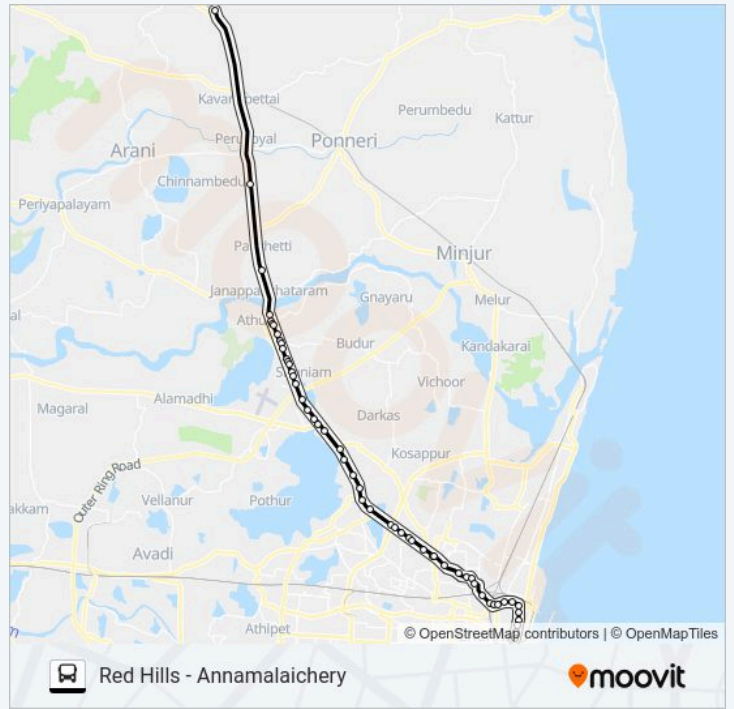

Broadway Route Timetable:

Sunday	12:10 - 18:30
Monday	12:10 - 18:30
Tuesday	12:10 - 18:30
Wednesday	12:10 - 18:30
Thursday	12:10 - 18:30
Friday	12:10 - 18:30
Saturday	12:10 - 18:30

557AEXT bus Info

Direction: Broadway

Stops: 53

Trip Duration: 76 min
Line Summary:

Sholavaram 2

Sholavaram 3

Sholavaram 4

Sengalamman Nagar

Sholavaram

Siruniam Road Junction