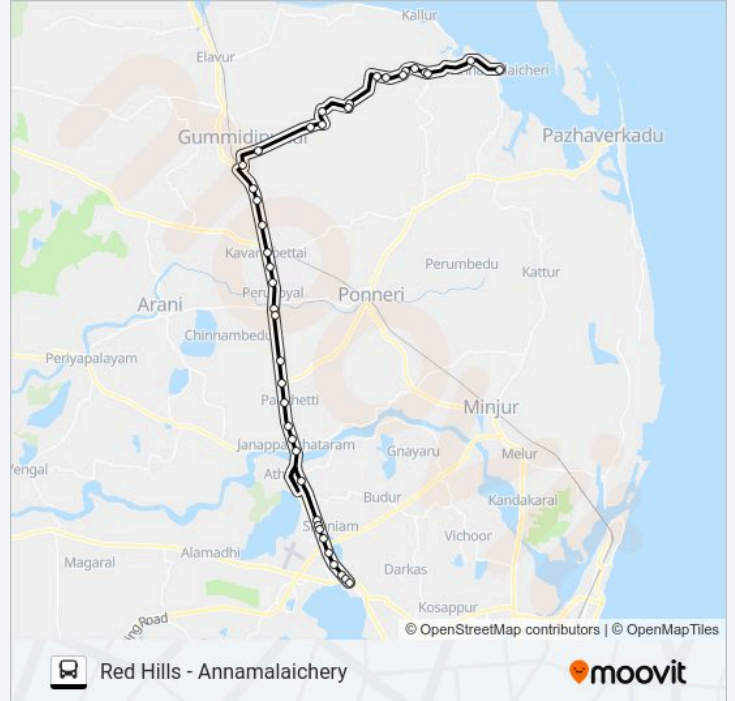

557AEXT bus Info**Direction:** Annamalaichery**Stops:** 40**Trip Duration:** 67 min**Line Summary:**

Kavarapettai

Panapakkam

Verkadu

Ayanallur

Gummudipoondi

Police Quarters

Vazhuthalambedu

Uppunelvoyal

Uppunelvoyal

Vepathur

Eb Transformer

Annamalaichery

Direction: Annamalaichery

61 stops

[VIEW LINE SCHEDULE](#)