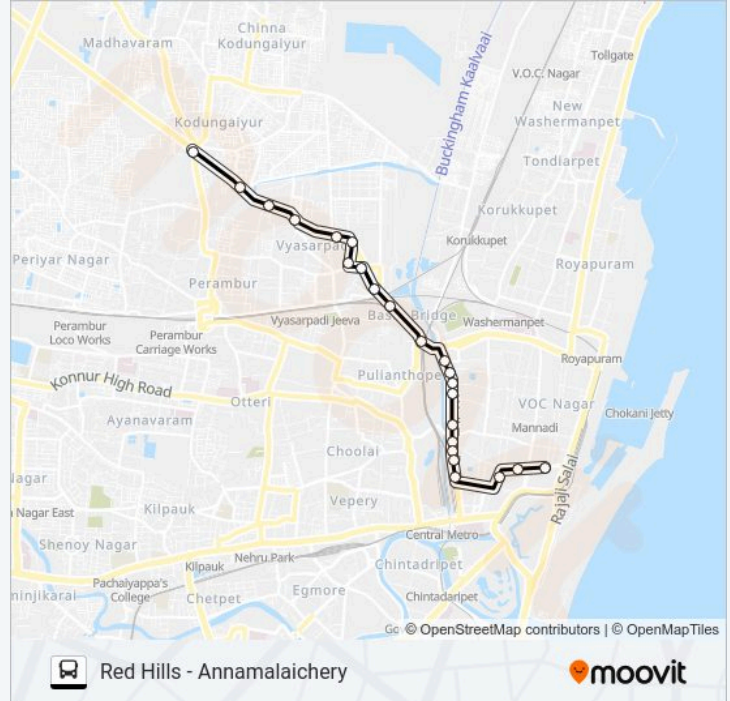

Line Summary:

Ambedkar College

Sarma Nagar

Toll Gate

Erukancherry

Moolakadai

Direction: Red Hills

59 stops