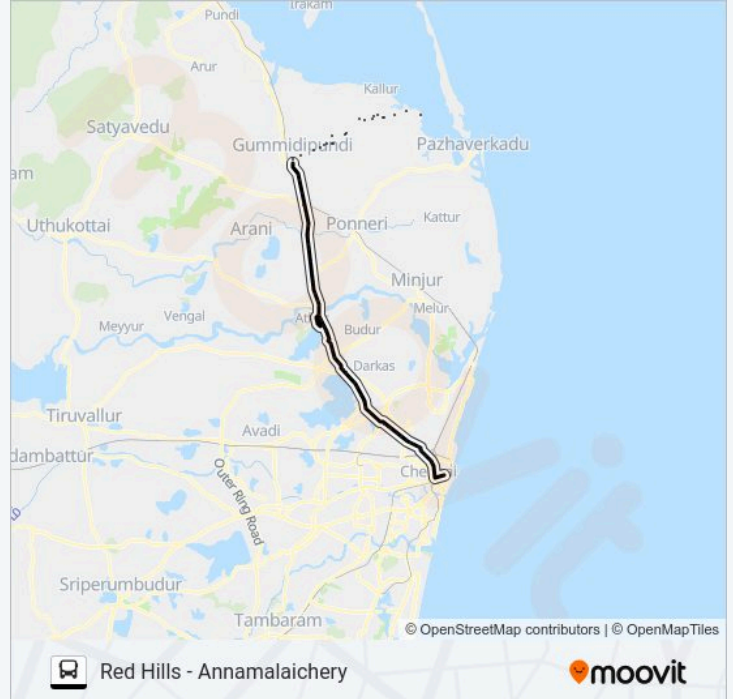

A.C.T

Cycle Shop

Puzhal Camp

Puzhal Jail

Kavangarai

Sri Nallaghu Polytechnic College

Sivanthi College

Ayurveda Ashramam

Redhills Market

Redhills Bus Terminal

Red Hills

Red Hills Thiruvallur Road Junction

MA Nagar

Padiyanallur Depot

Padiyanallur Check Post

Semilivaram

Vijaya Nallur

Siruniam Road Junction

Sholavaram

Sengalamman Nagar

Sholavaram 4

Sholavaram 3

Sholavaram 2

Sholavaram

Sholavaram (Bdo Office)

Karanodai

Karanodai Bus Stand

Sozhavaram

Karanodai School

Periyapalayam Road Junction

Chathiram

Alinjiwakkam