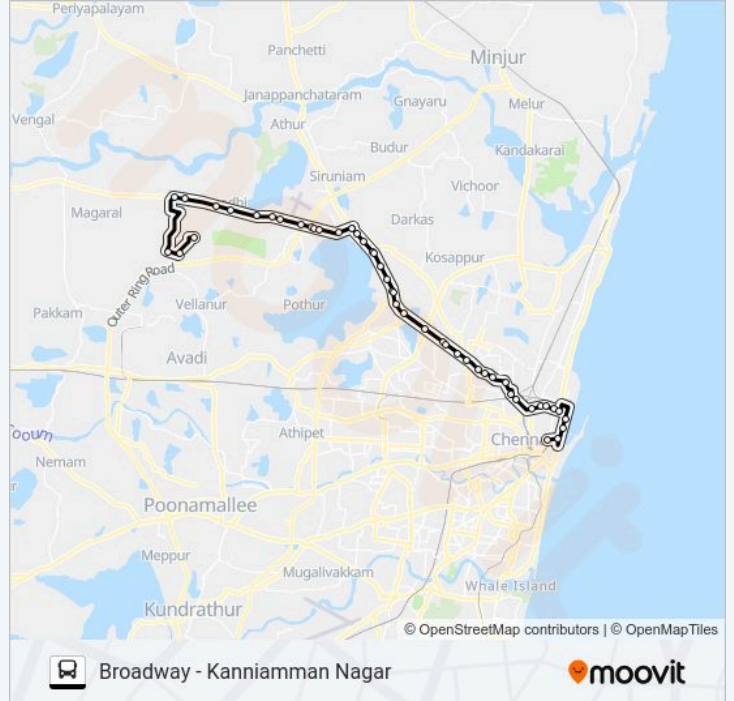

- Kavangarai
- Puzhal Jail
- Puzhal Bus Stand
- Puzhal Camp
- Cycle Shop
- Madhavaram Bypass
- Kalpana
- Kanakan Chathiram
- Madhavaram Bus Depot
- Moolakadai
- Erukancherry
- Toll Gate
- Sarma Nagar
- Erikarai
- Vyasarpadi
- Ramalinga Kovil
- Molakoththalam
- V Nagar
- Stanley Hospital
- Bharathi Womens College
- Thambu Chetty Street
- Clive Battery
- Chennai Beach Station
- Parrys Corner
- Broadway

Direction: Kanniamman Nagar

47 stops

[VIEW LINE SCHEDULE](#)

- Broadway
- Parrys Corner
- Chennai Beach Station
- Clive Battery

57D EXT bus Time Schedule

Kanniamman Nagar Route Timetable:

Monday	09:05-17:30
Tuesday	09:05-17:30
Wednesday	09:05-17:30
Thursday	09:05-17:30
Friday	09:05-17:30