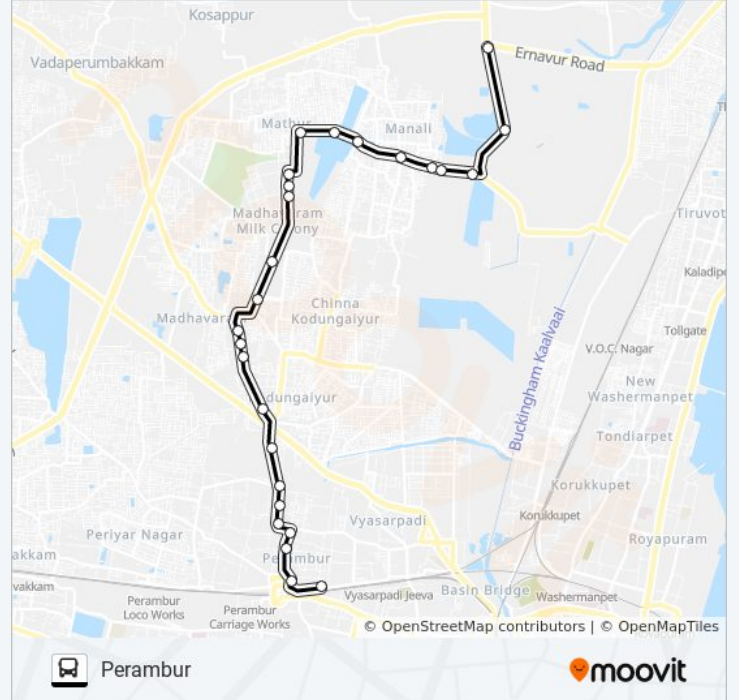

Simpson (Moolakadai)

Don Bosco School

Brindha Theatre

Lakshmi Amman Kovil

Perambur Market

Moonu Salai

Perambur Railway Station Bus Stand

Perambur Bus Stand

64P CUT bus time schedules and route maps are available in an offline PDF at moovitapp.com. Use the [Moovit App](#) to see live bus times, train schedule or subway schedule, and step-by-step directions for all public transit in Chennai.

[About Moovit](#) • [MaaS Solutions](#) • [Supported Countries](#) • [Mooviter Community](#)

© 2024 Moovit - All Rights Reserved

Check Live Arrival Times