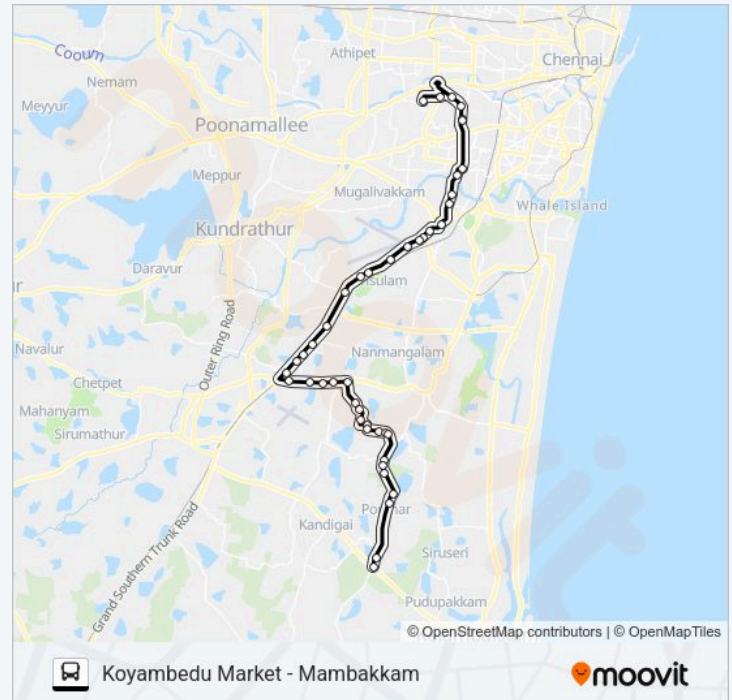

Koyambedu Market
Koyambedu P.S
M.G.R.Koyambedu (C.M.B.T.)
Mmda Colony
Thirunagar
Thiru Nagar
Ashok Pillar / Udhayam Theatre
Jaffarkhanpet
Ekkatuthangal / Ambul Nagar
CIPET
Aksharkhana
St Thomas Mount
Alandur Bus Depot
Alandur Cement Road
Old Airport
Meenambakkam
Airport Metro Station
Thrisoolam
Pallavaram
Chromepet
Tambaram Sanatorium
Tambaram Sanatorium Bus Stand
Kadaperi
Tambaram West Bus Station
Tambaram East
East Tambaram Convent
Selaiyur
Camp Road
Rajakilpakkam
Hansa Garden
Sudarshan Nagar

Monday	10:30-19:30
Tuesday	10:30-19:30
Wednesday	10:30-19:30
Thursday	10:30-19:30
Friday	10:30-19:30
Saturday	10:30-19:30
Sunday	10:30-19:30

70C EXT bus Info

Direction: Mambakkam

Stops: 44

Trip Duration: 75 min

Line Summary: