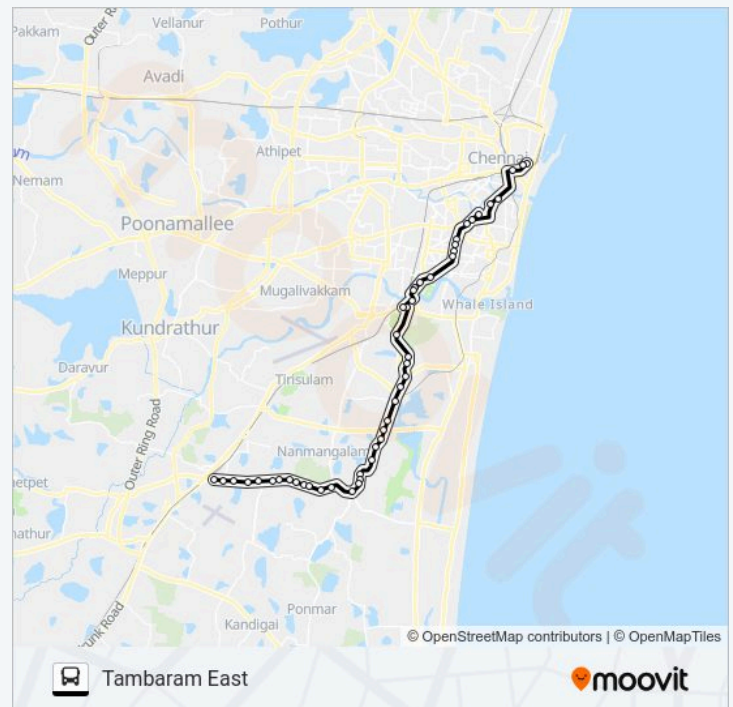

Chellammal College

Little Mount Metro Station

Kalaignar Ache

Saidapet

Wednesday

04:55-21:30

Thursday

04:55-21:30

### A51 DLX bus Info

**Direction:** Tambaram East

**Stops:** 47

**Trip Duration:** 77 min

**Line Summary:**

Thadandar Nagar

Nandanam

Siet