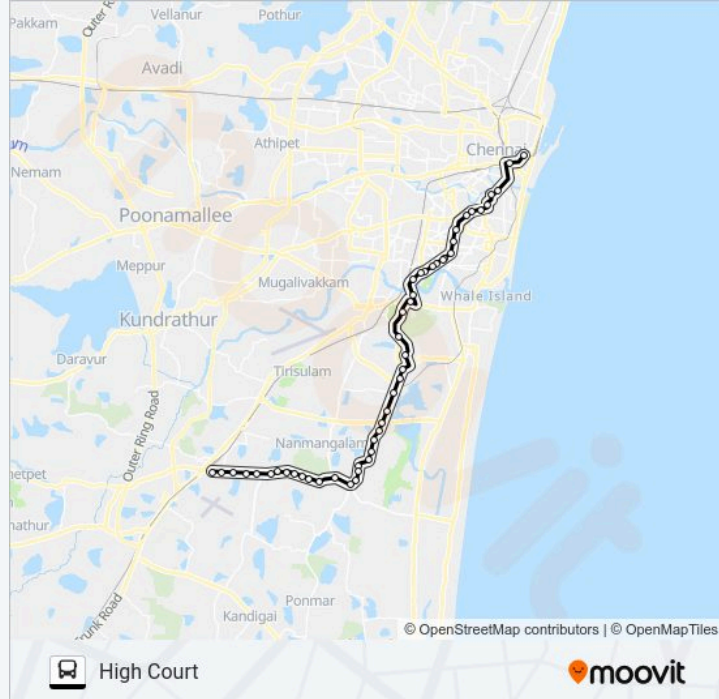

Vengaivasal Road Junction

Santhosapuram

S.I.V.E.T.

Prince College

Sembakkam

Kamarajapuram

Rajakilpakkam

Camp Road

Selaiyur

Convent

Poondi Bazar

Tambaram East

**Direction: Tambaram East**

47 stops

[VIEW LINE SCHEDULE](#)

Tambaram East