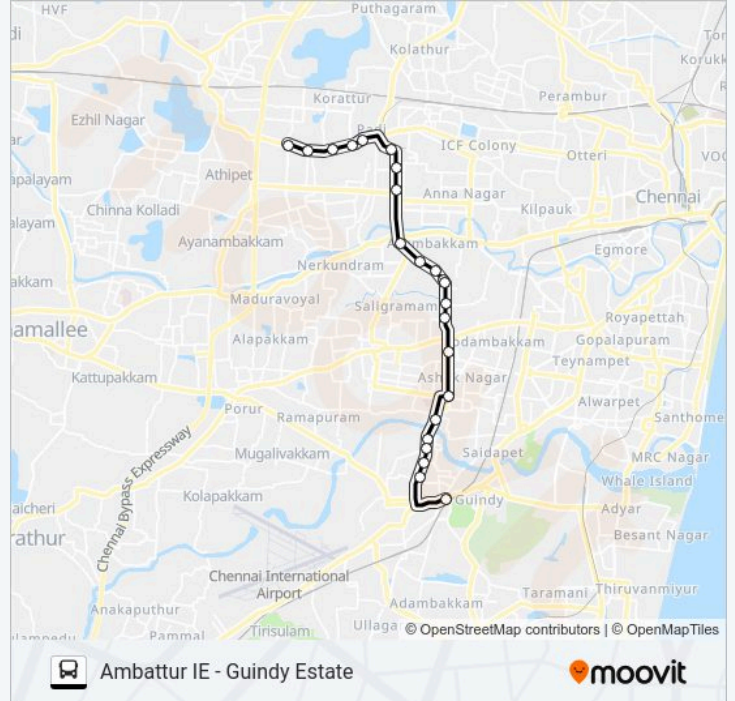

Padi Lucas Tvs

Junction Of Central Avenue & Erikarai

Britannia Industries Ltd.

Mannur Pettai

Ambattur Industrial Estate

D70 CUT bus time schedules and route maps are available in an offline PDF at moovitapp.com. Use the Moovit App to see live bus times, train schedule or subway schedule, and step-by-step directions for all public transit in Chennai.

© 2025 Moovit - All Rights Reserved