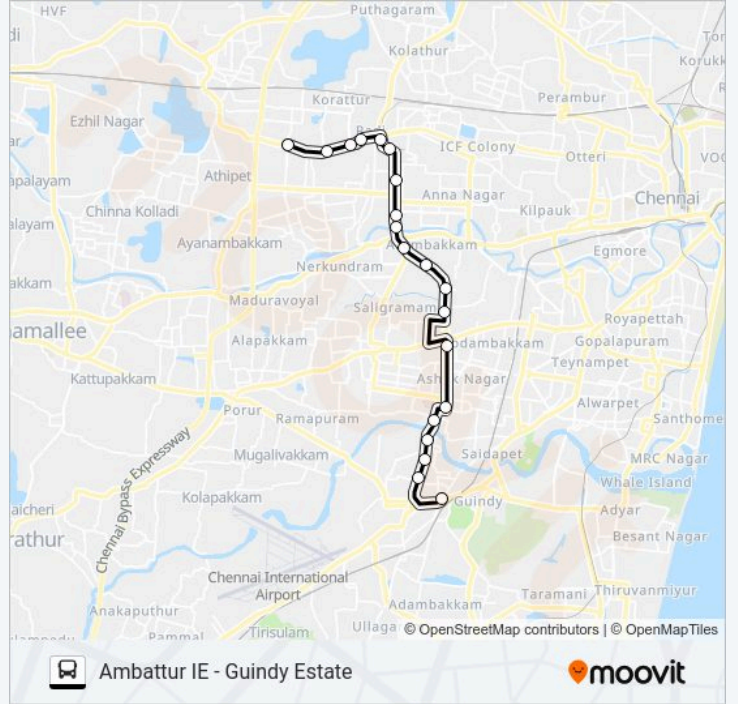

Direction: Ambattur Ie

23 stops

[VIEW LINE SCHEDULE](#)

- Guindy Industrial Estate
- CIPET
- Ekkatuthangal / Ambul Nagar
- Ekkatuthangal
- Defence Colony (Kalaimadal Nagar)
- Jaffarkhan Pet
- Ashok Pillar / Udhayam Theatre
- Vadapalani
- JN Of III And 1st Ave
- Thiru Nagar
- Arumbakkam
- Mmda Colony
- Jai Nagar
- M.G.R.Koyambedu (C.M.B.T.)
- Vijayakanth Kalayana Mandapam
- Thirumangalam
- Anna Nagar West
- Kovarthanagiri

D70 CUT bus Time Schedule

Ambattur Ie Route Timetable:

Monday	06:45-21:30
Tuesday	06:45-21:30
Wednesday	06:45-21:30
Thursday	06:45-21:30
Friday	06:45-21:30
Saturday	06:45-21:30
Sunday	06:45-21:30

D70 CUT bus Info

Direction: Ambattur Ie

Stops: 23

Trip Duration: 36 min

Line Summary: