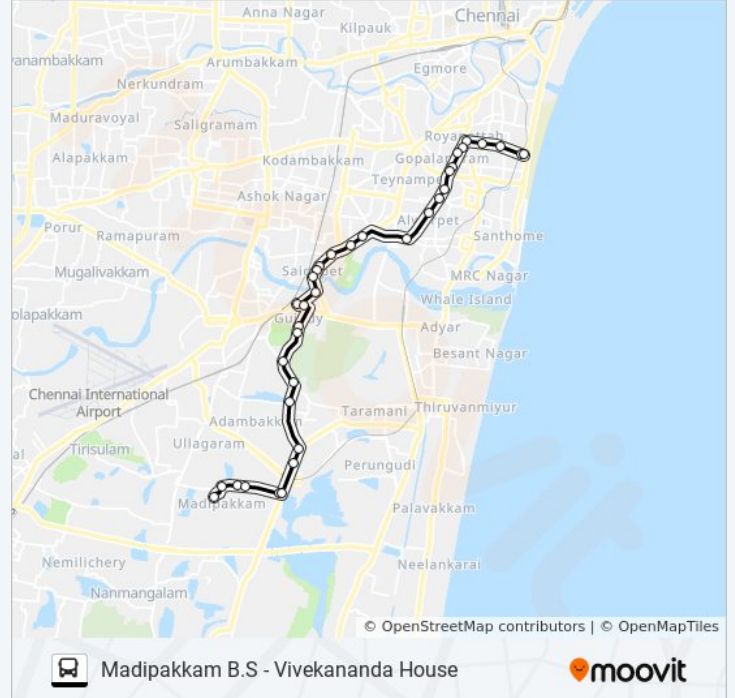

M45A EXT bus Info**Direction:** Madipakkam B.S**Stops:** 35**Trip Duration:** 49 min**Line Summary:**

Nandanam

S.H.B.

Park Sheraton

Alwarpet Bus Stop

C.I.T. Colony

Alwarpet

Music Academy (T.T.K. Road)

Royapettah

Gowdia Mutt

Royapettah Police Station

Royapettah Government Hospital Bus Stop

Meesapet Market

Ice House

Lady Wellington High School

Vivekananda House

Direction: Vivekananda House

34 stops

[VIEW LINE SCHEDULE](#)

Vivekananda House

Lady Wellington High School

Ice House

Meesapet Market

Royapetta Hospital