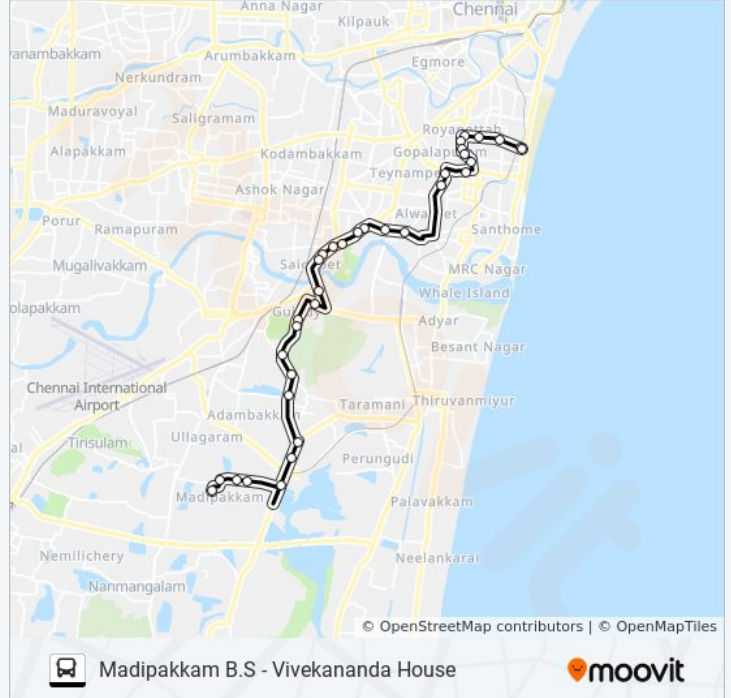

S.H.B

Nandanam Ymca

Nandanam Gmca

Saidapet Tod Hunter Nagar

Saidapet (Teachers Training College)

Saidapet

Saidapet Court / Taluk Office

Raj Bhavan Quarters

Junction Of Race Course Track

Guindy Race Course

Velachery Checkpost

Gurunanak College

Erikkarai Velacheri Bus Stop

Velachery (Vijaynagar)

Velachery Railway Station

Kaiveli

Ram Nagar

Sadasivam Nagar

Balaiah Nagar

Madipakkam Bus Station

M45A EXT bus time schedules and route maps are available in an offline PDF at moovitapp.com. Use the [Moovit App](#) to see live bus times, train schedule or subway schedule, and step-by-step directions for all public transit in Chennai.

[About Moovit](#) • [MaaS Solutions](#) • [Supported Countries](#) • [Mooviter Community](#)

© 2023 Moovit - All Rights Reserved

Check Live Arrival Times