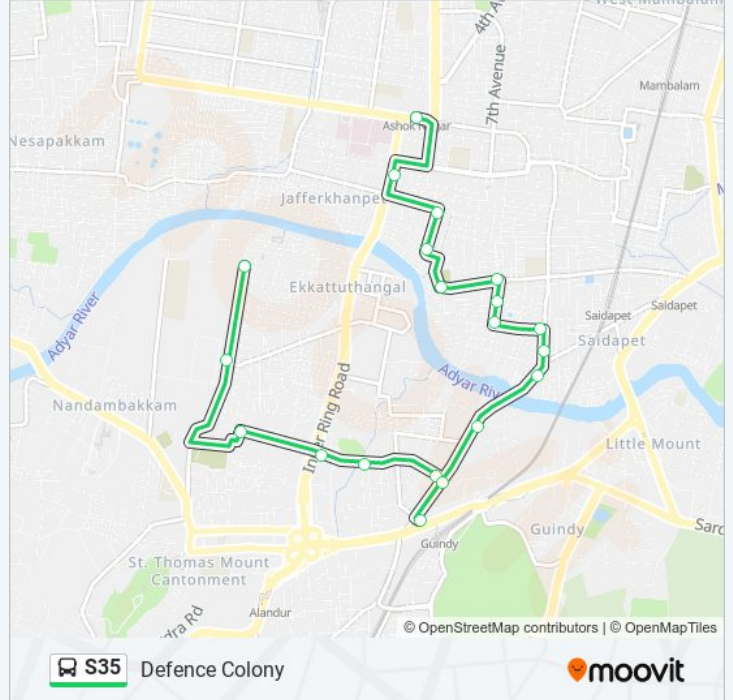

### Direction: Defence Colony

20 stops

[VIEW LINE SCHEDULE](#)

Ashok Pillar / Udhayam Theatre

Kasi Theater

Gangai Amman Kovil

Kamarajar Statue

Saidapet West Bus Stand

### S35 bus Time Schedule

Defence Colony Route Timetable:

Sunday	07:32 - 21:30
Monday	07:32 - 21:30
Tuesday	07:32 - 21:30
Wednesday	07:32 - 21:30
Thursday	07:32 - 21:30
Friday	07:32 - 21:30
Saturday	07:32 - 21:30

### S35 bus Info

**Direction:** Defence Colony

**Stops:** 20

**Trip Duration:** 22 min

**Line Summary:**

Military Hospital

Defence Colony

S35 bus time schedules and route maps are available in an offline PDF at [moovitapp.com](https://moovitapp.com). Use the Moovit App to see live bus times, train schedule or subway schedule, and step-by-step directions for all public transit in Chennai.

© 2024 Moovit - All Rights Reserved