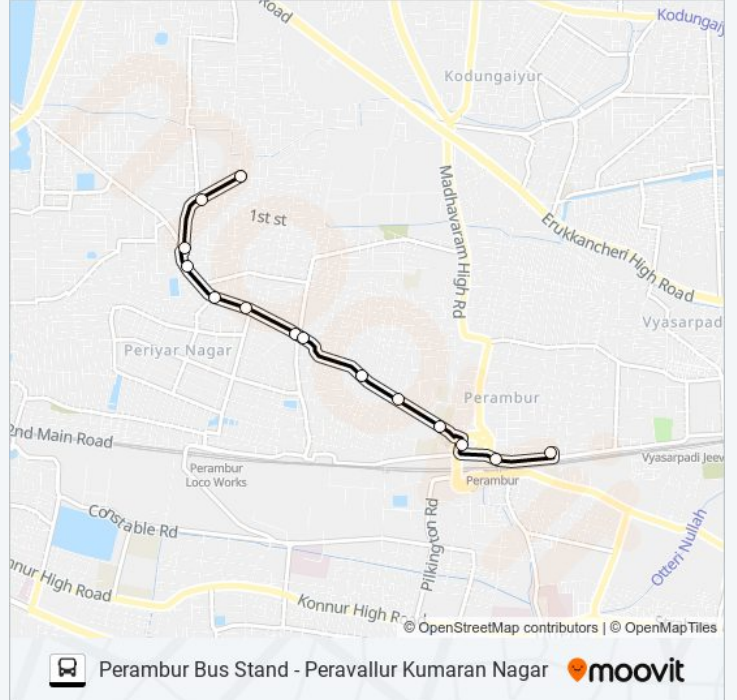

### 29NET bus Time Schedule

Perambur Bus Stand Route Timetable:

Sunday	12:25
Monday	12:25
Tuesday	12:25
Wednesday	12:25
Thursday	12:25
Friday	12:25
Saturday	12:25

### 29NET bus Info

**Direction:** Perambur Bus Stand

**Stops:** 14

**Trip Duration:** 11 min

**Line Summary:**