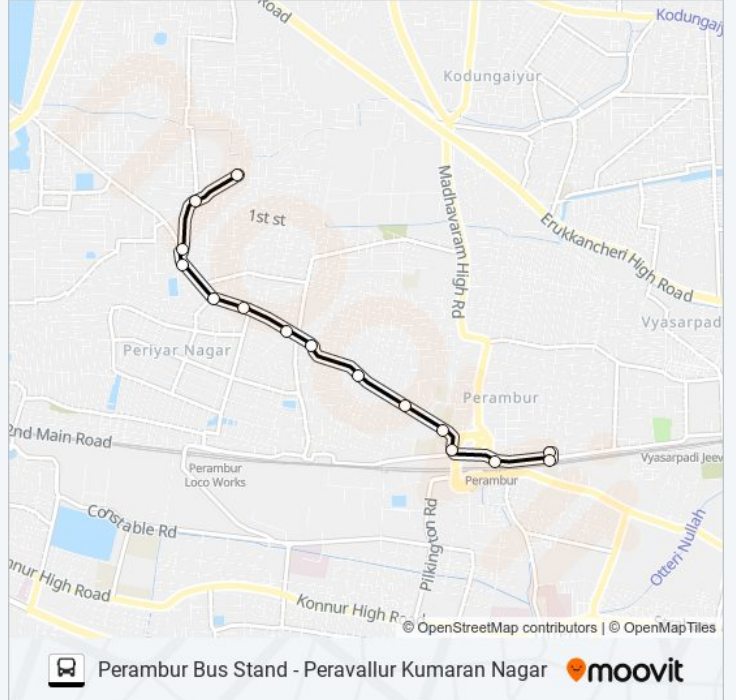

### 29NET bus Info

**Direction:** Perambur Bus Stand

**Stops:** 14

**Trip Duration:** 11 min

**Line Summary:**

## Direction: Peravallur Kumaran Nagar

15 stops

[VIEW LINE SCHEDULE](#)

- Perambur Bus Stand
- Perambur Bus Stand
- Perambur Railway Station
- Perambur Church
- Lourde School
- Chembium Old Post Office
- Veenus
- Kamarajar Salai
- Peravallur
- 70 Feet Road
- S.R.B Colony
- Anna Salai
- Srinivasa Sweets
- Balaji Nagar
- Peravallur Kumaran Nagar

## 29NET bus Info

**Direction:** Peravallur Kumaran Nagar

**Stops:** 15

**Trip Duration:** 9 min

**Line Summary:**

29NET bus time schedules and route maps are available in an offline PDF at [moovitapp.com](https://moovitapp.com). Use the [Moovit App](#) to see live bus times, train schedule or subway schedule, and step-by-step directions for all public transit in Chennai.