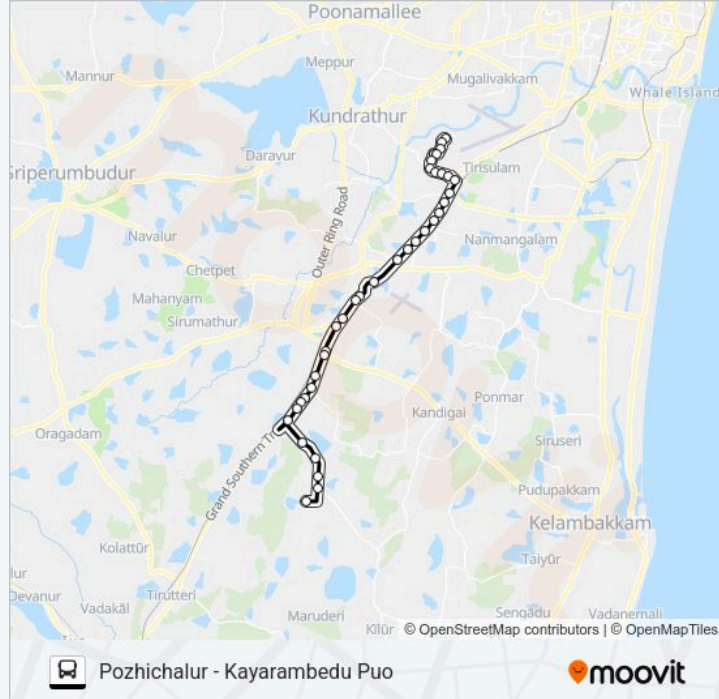

Direction: Kayarambedu Puo

42 stops

[VIEW LINE SCHEDULE](#)

Pozhichalur Bus Terminal

Sivan Kovil Bus Stop

Anjineyar Kovil

Venkateshwara Nagar

Nehru Nagar Bus Stop

Direction: Kayarambedu Puo

Stops: 42

Trip Duration: 71 min

Line Summary:

E.S.I. Hospital

Chromepet

Chromepet M.I.T. Flyover

T.B.Hospital