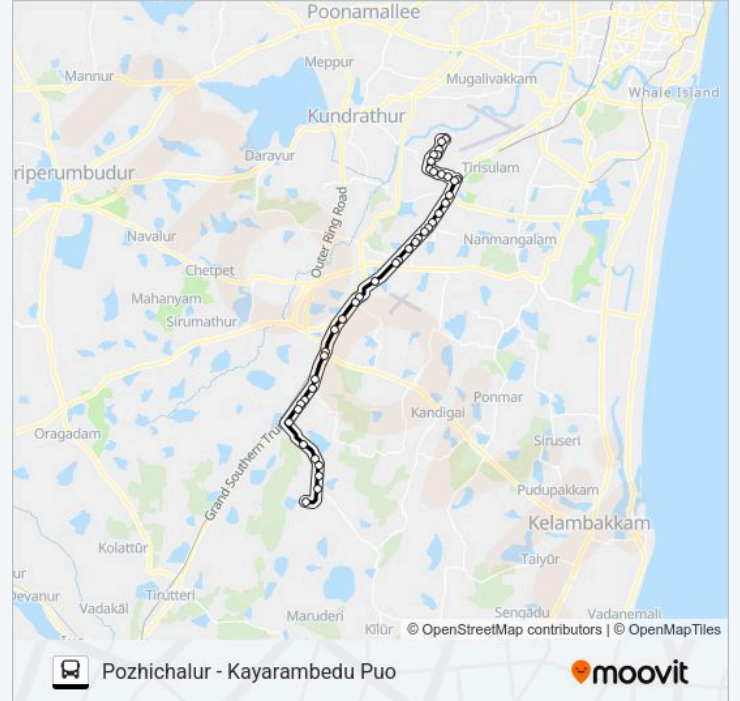

E.S.I. Hospital

Chromepet

Chromepet M.I.T. Flyover

T.B.Hospital

Tambaram Sanatorium

Mannapuram

Tambaram Sanatorium Bus Stand

Kadaperi

Tambaram West Bus Station

Tambaram Railway Station

Irumbuliyur

Peerkankaranai

Perungalathur

Police Check Post

Vandalur Railway Station Gate

Vandalur Zoo

Vandaloor Zoo

Urapakkam

Urapakkam S.B.I Bank

Palakka Company

Akshaya Safa

Guduvancheri E.B Office

Guduvancheri Bus Station

Govindarajapuram

Perumattu Nallur

Perumantunallur

Moolakazhani Bus Stop

Kayarambedu

Kayarambedu Puo