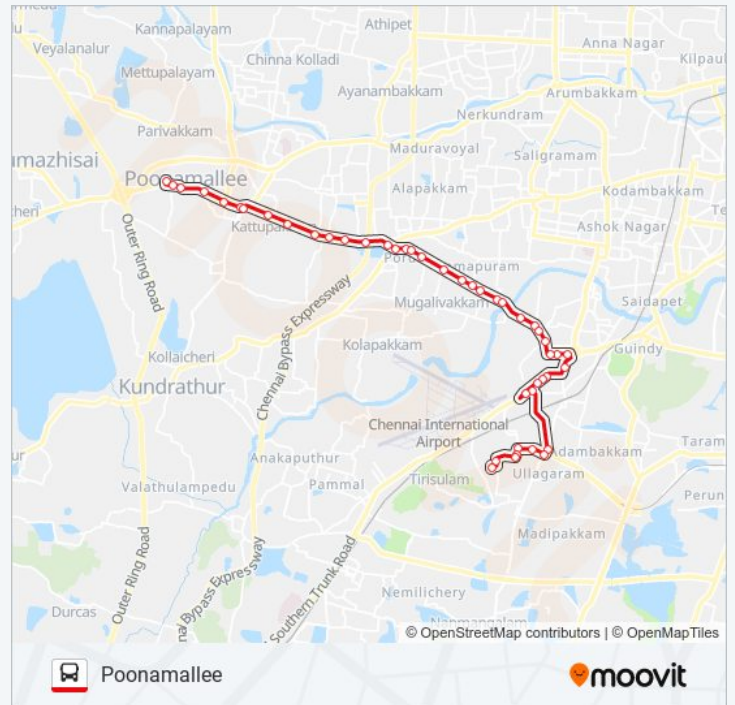

Direction: Poonamallee

Stops: 45

Trip Duration: 53 min

Line Summary:

Alandur Court

Alandur Depot

Ota Metro Station

St.Thomas Mount

Cantonment Board (St. Thomas Mount Head Post Office)

Alandur Metro Station

Kathipara Bridge Junction

Saint Thomas Mount

Butt Road

Military Quarters

Jayanthi Theatre

Contonment Cemetery

Chennai Trade Centre

Ramapuram

Ramapuram Signal

Dlf And L&T

D.L.F.

Moon Light

Mugalivakkam

Porur Sakthi Nagar

Gopala Krishna Police Station

Gopalakrishna Theatre

Porur Junction

Porur

Retteri

Ramachandra Medical College

Iyyapanthangal

Iyyappanthangal Depot

Kattupakkam

Vannan Kulam

Poonamallee Municipality

Kumunanchavadi