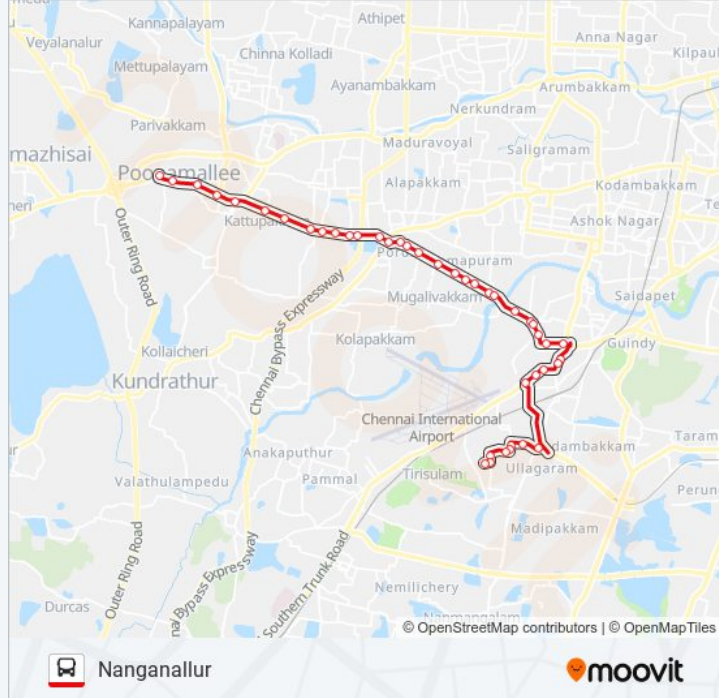

**154B bus Info****Direction:** Nanganallur**Stops:** 42**Trip Duration:** 48 min**Line Summary:**

Ramapuram Signal

Ramapuram

Nandambakkam

Cantonment Cemetery

Jayanthi Theatre

Saint Thomas Hospital

Butt Road

Chidambaram Stores

Rasi Silk

Roja Medical

Ranga Theatre

Nanganallur Mgr Road

Nanganallur

**Direction: Poonamallee**

45 stops

[VIEW LINE SCHEDULE](#)

Nanganallur

Vetri Vel

Roja Medicals Bus Stop

Rasi Silk

Chidambaram Stores

Anjaneyar Kovil

Vanuvambedu

**154B bus Info**

**Direction:** Poonamallee

**Stops:** 45

**Trip Duration:** 53 min

**Line Summary:**

Alandur Court

Alandur Depot

Ota Metro Station