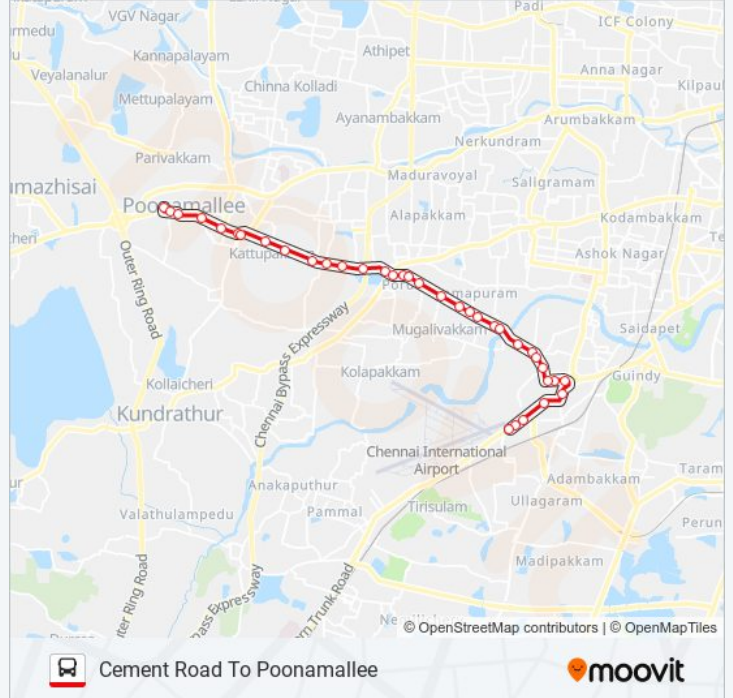

 **154B****Cement Road To Poonamallee**[Get The App](#)

The 154B bus line Cement Road To Poonamallee has one route. For regular weekdays, their operation hours are:

(1) Poonamallee: 06:10 - 14:22

Use the Moovit App to find the closest 154B bus station near you and find out when is the next 154B bus arriving.

154B bus Time Schedule

Poonamallee Route Timetable:

Sunday	06:10 - 14:22
Monday	06:10 - 14:22
Tuesday	06:10 - 14:22
Wednesday	06:10 - 14:22
Thursday	06:10 - 14:22
Friday	06:10 - 14:22
Saturday	06:10 - 14:22

154B bus Info**Direction:** Poonamallee**Stops:** 36**Trip Duration:** 37 min**Line Summary:**

Porur Junction

Porur

Retteri

Ramachandra Medical College

Iyyapanthangal

Iyyappanthangal Depot

Kattupakkam

154B bus time schedules and route maps are available in an offline PDF at moovitapp.com. Use the Moovit App to see live bus times, train schedule or subway schedule, and step-by-step directions for all public transit in Chennai.