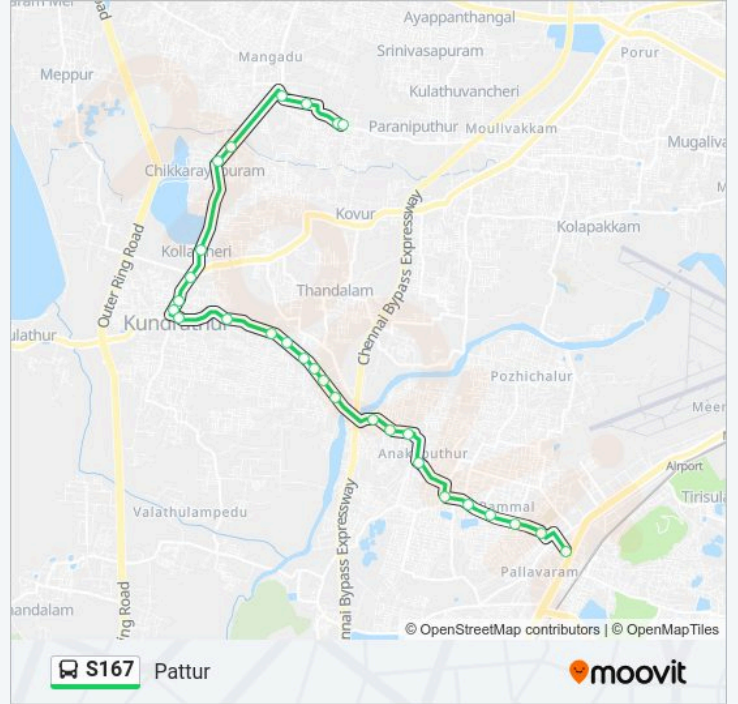

 **S167**

Pallavaram

Get The App

The S167 bus line (Pallavaram) has 2 routes. For regular weekdays, their operation hours are:

(1) Pallavaram: 06:10 - 19:50(2) Pattur: 07:00 - 20:45

Use the Moovit App to find the closest S167 bus station near you and find out when is the next S167 bus arriving.

## S167 bus Time Schedule

Pallavaram Route Timetable:

Sunday	06:10 - 19:50
Monday	06:10 - 19:50
Tuesday	06:10 - 19:50
Wednesday	06:10 - 19:50
Thursday	06:10 - 19:50
Friday	06:10 - 19:50
Saturday	06:10 - 19:50

Kolachery

Chikkarayapuram

Muthukumaran Engineering College

Pattur Koot Road

Pattur Mangadu

Pattur Bazar

Pattur

S167 bus time schedules and route maps are available in an offline PDF at [moovitapp.com](https://moovitapp.com). Use the Moovit App to see live bus times, train schedule or subway schedule, and step-by-step directions for all public transit in Chennai.

© 2024 Moovit - All Rights Reserved