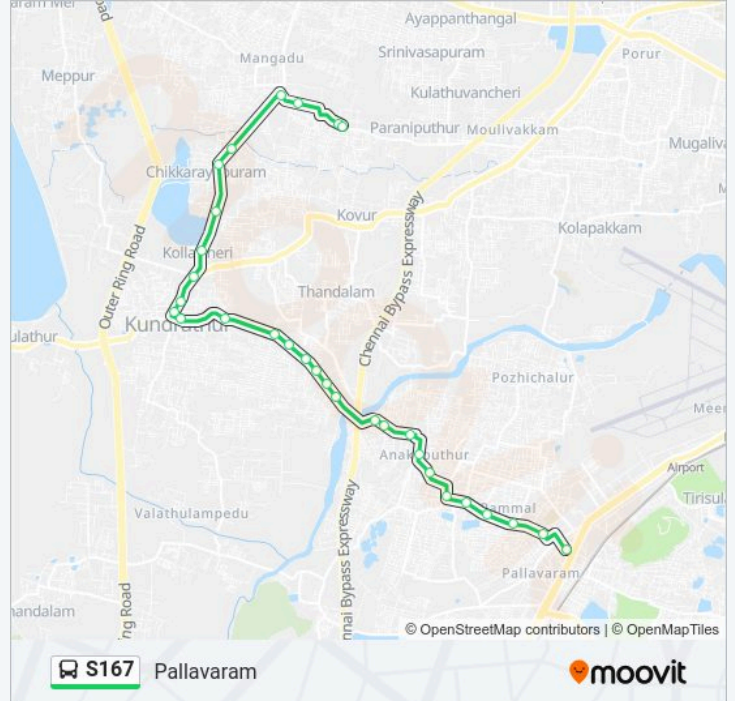

Anakaputhur Amman Kovil

Anakaputhur Higher Secondary School

Gerugambakkam High School

Pambal

Pammal Church

Krishna Nagar Bus Stop

Muthamil Nagar

Six Thotti

Pallavaram

Direction: Pattur

28 stops

[VIEW LINE SCHEDULE](#)

Pallavaram

Six Thotti

Muthamil Nagar

Krishna Nagar Bus Stop

Pammal Church

Pambal

Anakaputhur Higher Secondary School

Anakaputhur Amman Kovil

Velcro Theatre

Anakaputhur

Karima Nagar

Karima Nagar Company

Iyankulam

Manacherry

Kovarthanagiri

Metha Nagar Bus Stop

Pillayar Kovil

Kundrathur-Thandalam

S167 bus Time Schedule

Pattur Route Timetable:

Sunday	07:00 - 20:45
Monday	07:00 - 20:45
Tuesday	07:00 - 20:45
Wednesday	07:00 - 20:45
Thursday	07:00 - 20:45
Friday	07:00 - 20:45
Saturday	07:00 - 20:45

S167 bus Info

Direction: Pattur

Stops: 28

Trip Duration: 31 min

Line Summary: