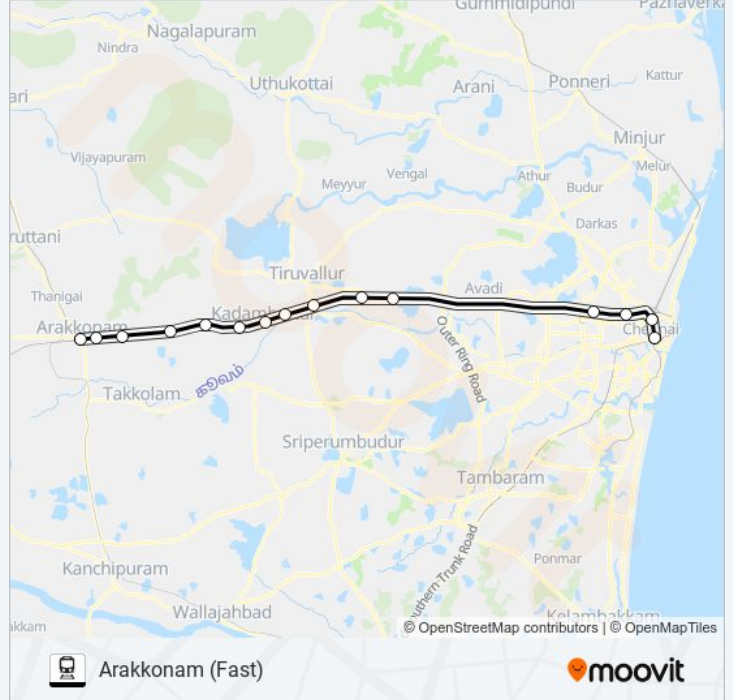

EMU train Info

Direction: Arakkonam (Fast)

Stops: 15

Trip Duration: 86 min

Line Summary:

Direction: Chennai Central (Fast)

15 stops

[VIEW LINE SCHEDULE](#)