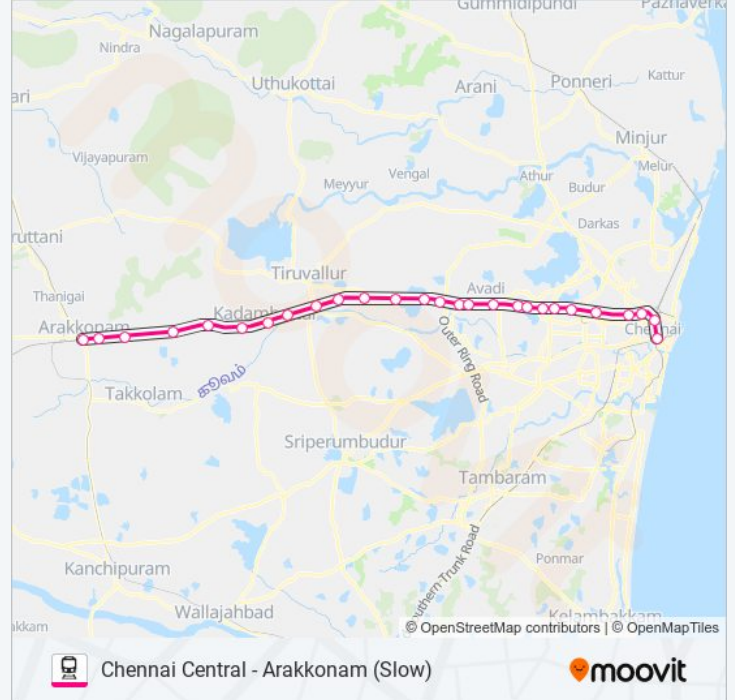

**EMU train Info**

**Direction:** Chennai Central (Slow)

**Stops:** 27

**Trip Duration:** 115 min

**Line Summary:**

Tirumullaivayil

Ambattur

Pattaravakam

Korattur

Villivakkam

Perambur Railway Station

Newvasarpadi Jeeva Pathway Parent

Basin Bridge Junction Railway Station

Chennai Central

EMU train time schedules and route maps are available in an offline PDF at [moovitapp.com](https://moovitapp.com). Use the Moovit App to see live bus times, train schedule or subway schedule, and step-by-step directions for all public transit in Chennai.