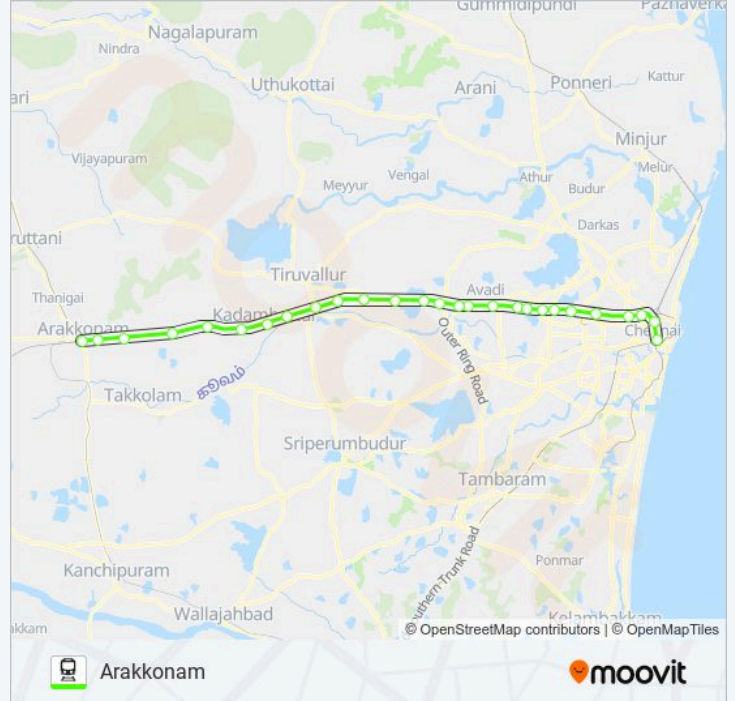

Senji Panambakkam

Manavur

Tiruvalangadu

Mosur

Puliyamangalam

Arakkonam

Direction: Chennai Central

27 stops

[VIEW LINE SCHEDULE](#)

Arakkonam

Puliyamangalam

Mosur

Tiruvalangadu

Manavur

Senji Panambakkam

Kadambattur

Egattur

Tiruvallur

Putlur

Sevvet Road

Veppampattu

Tiruninravur

Nemilicherry

Pattabiram

Hindu College

Avadi

Annanur

MEMU train Time Schedule

Chennai Central Route Timetable:

Sunday	10:00 - 19:55
Monday	10:00 - 19:55
Tuesday	10:00 - 19:55
Wednesday	10:00 - 19:55
Thursday	10:00 - 19:55
Friday	10:00 - 19:55
Saturday	10:00 - 19:55

MEMU train Info

Direction: Chennai Central

Stops: 27

Trip Duration: 115 min

Line Summary: