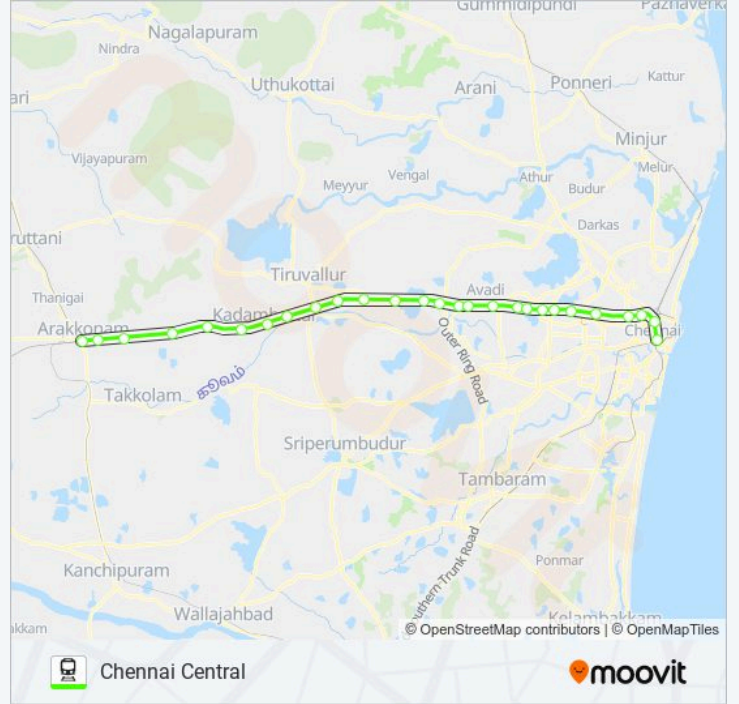

Nemilicherry

Tiruninravur

Veppampattu

Sevapet Road

Putlur

Tiruvallur

Egattur

Kadambattur

Korattur

Villivakkam

Perambur Railway Station

Newvyasarpadi Jeeva Pathway Parent

Basin Bridge Junction Railway Station

Chennai Central

MEMU train time schedules and route maps are available in an offline PDF at moovitapp.com. Use the Moovit App to see live bus times, train schedule or subway schedule, and step-by-step directions for all public transit in Chennai.