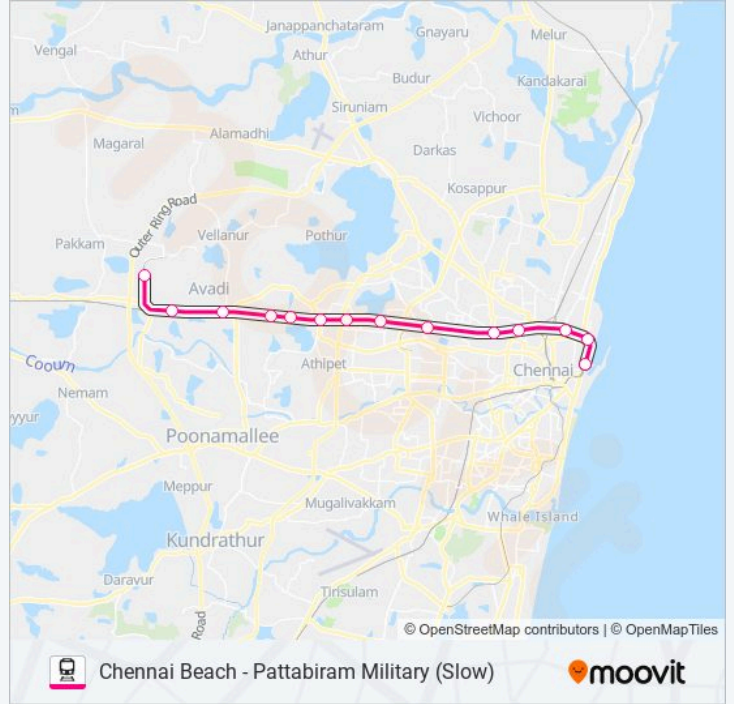

Use the Moovit App to find the closest EMU train station near you and find out when is the next EMU train arriving.

Direction: Chennai Beach (Slow)

14 stops

[VIEW LINE SCHEDULE](#)

- Pattabiram Military
- Hindu College
- Avadi
- Annanur
- Tirumullaivayil
- Ambattur
- Pattaravakam
- Korattur
- Villivakkam
- Perambur Railway Station
- Newvyasarpadi Jeeva Pathway Parent
- Washermanpet
- Royapuram
- Chennai Beach Railway Station

EMU train Info

Direction: Chennai Beach (Slow)

Stops: 14

Trip Duration: 65 min

Line Summary:

Direction: Pattabiram Military (Slow)

14 stops

[VIEW LINE SCHEDULE](#)

Chennai Beach Railway Station

Royapuram

Washermanpet

Newvyasarpadi Jeeva Pathway Parent

Perambur Railway Station

Villivakkam

Korattur

Pattaravakam

EMU train Info

Direction: Pattabiram Military (Slow)

Stops: 14

Trip Duration: 65 min

Line Summary:

EMU train time schedules and route maps are available in an offline PDF at moovitapp.com. Use the Moovit App to see live bus times, train schedule or subway schedule, and step-by-step directions for all public transit in Chennai.