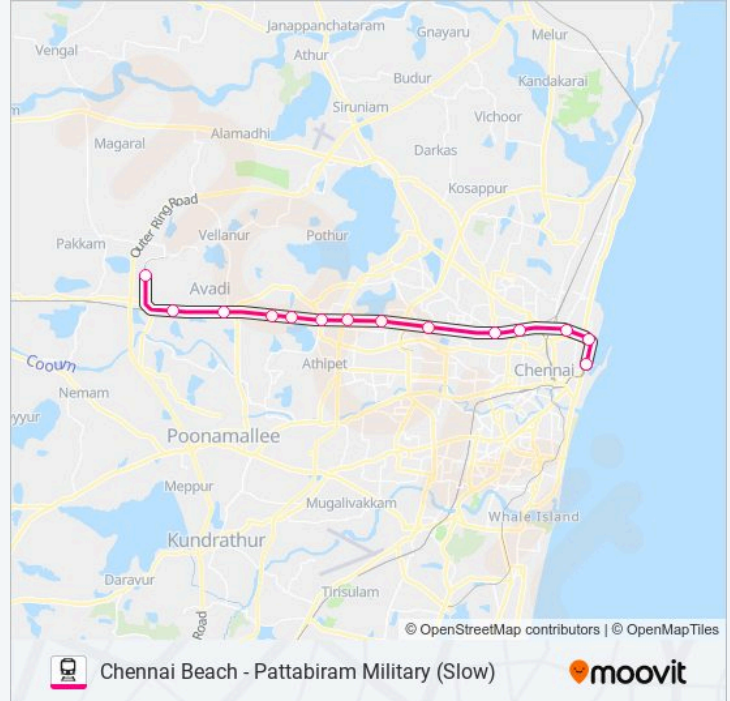

Use the Moovit App to find the closest EMU train station near you and find out when is the next EMU train arriving.

Direction: Chennai Beach (Slow)

14 stops

[VIEW LINE SCHEDULE](#)

- Pattabiram Military
- Hindu College
- Avadi
- Annanur
- Tirumullaivayil
- Ambattur
- Pattaravakam
- Korattur
- Villivakkam
- Perambur Railway Station
- Newvyasarpadi Jeeva Pathway Parent
- Washermanpet
- Royapuram
- Chennai Beach Railway Station

EMU train Info

Direction: Chennai Beach (Slow)

Stops: 14

Trip Duration: 65 min

Line Summary:

Direction: Pattabiram Military (Slow)

14 stops

[VIEW LINE SCHEDULE](#)