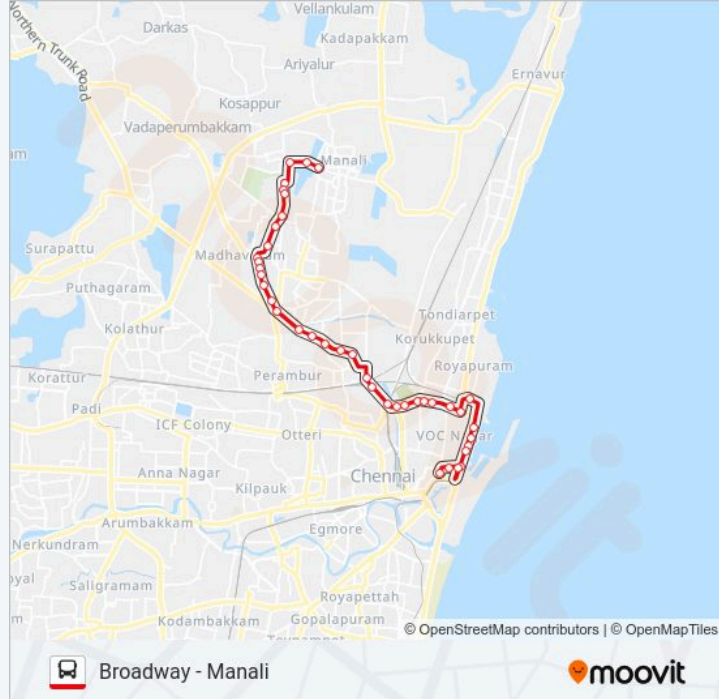

38A bus Info

Direction: Broadway

Stops: 40

Trip Duration: 45 min

Line Summary:

Vyasarpadi

Ramalinga Kovil

Basin Bridge

Clive Battery

Collector Office Chennai Beach Station

Chennai Beach Station

Chennai Beach Station Post Office

Parrys Corner

Parrys Corner

High Court

Broadway

Direction: Manali

39 stops

[VIEW LINE SCHEDULE](#)

Broadway

High Court

Parrys Corner

Parrys Corner

Collector Office Chennai Beach Station

38A bus Info

Direction: Manali

Stops: 39

Trip Duration: 45 min

Line Summary:

Moolakothalam

Moolakkothanam

Basin Bridge