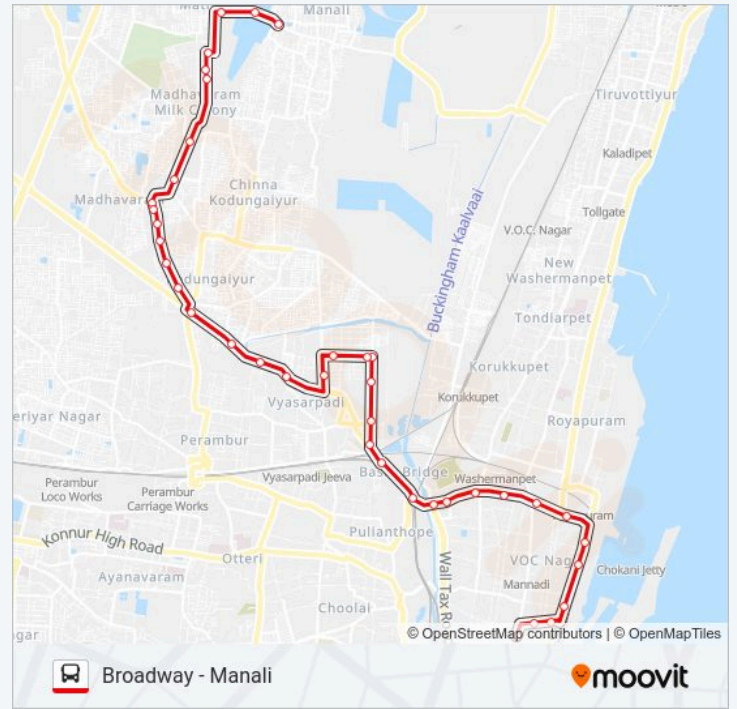

Line Summary:

Moolakothalam

Moolakkothanam

Basin Bridge

Ramalinga Kovil

Vyasarpadi

Ashok Pillar

Vysarpadi

Sathiya Moorthy Nagar

M.K.B. Nagar East

M.K.B. Nagar

Vyasarpadi Depot

Sarma Nagar

Toll Gate

Erukancherry

Moolakadai

Moolakadai Market

Madhavaram Shoe Factory

Murari Hospital

Anthony Hospital

Thapal Pattu

Madhavaram Post Box

Arul Nagar

Madhavaram Millk Colony

Veterinary College

Mmc Aavin Quarters

Palpannai

Mathur M.M.D.A

Manalai Seekadu

Manali