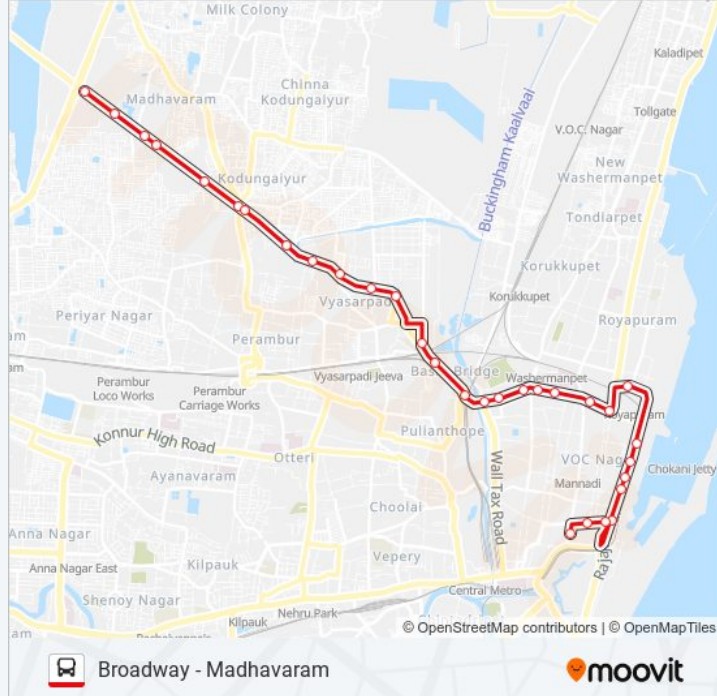

Line Summary:

Royapuram

Clive Battery

Collector Office Chennai Beach Station

Chennai Beach Station

Chennai Beach Station Post Office

Parrys Corner

Parrys Corner

High Court

Broadway

Direction: Madhavaram

31 stops

[VIEW LINE SCHEDULE](#)

Broadway

High Court

Parrys Corner