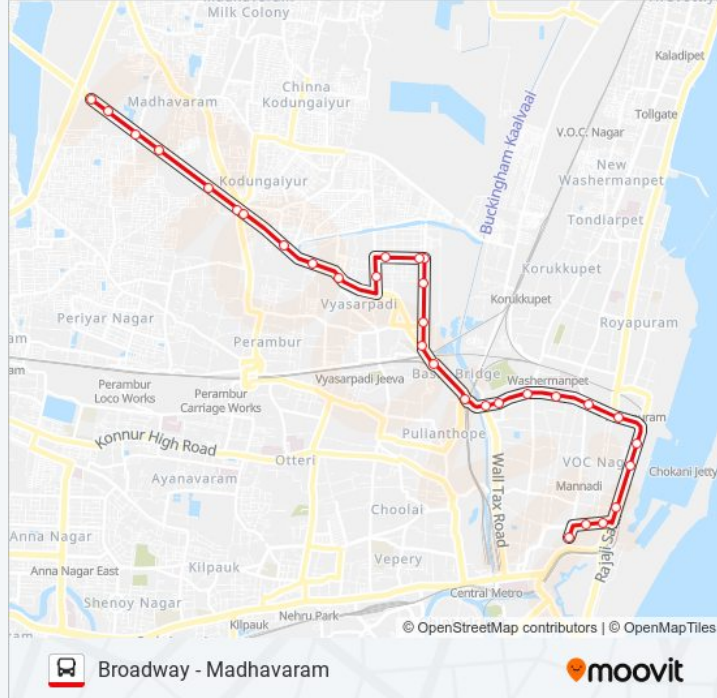

M.K.B. Nagar East

M.K.B. Nagar

Vyasarpadi Depot

Sarma Nagar

Toll Gate

Erukancherry

Moolakadai

Moolakadai

Madhavaram Bus Depot

Kanakan Chathiram

Kalpana

A.C.T

Madhavaram

38A bus time schedules and route maps are available in an offline PDF at moovitapp.com. Use the Moovit App to see live bus times, train schedule or subway schedule, and step-by-step directions for all public transit in Chennai.

© 2024 Moovit - All Rights Reserved