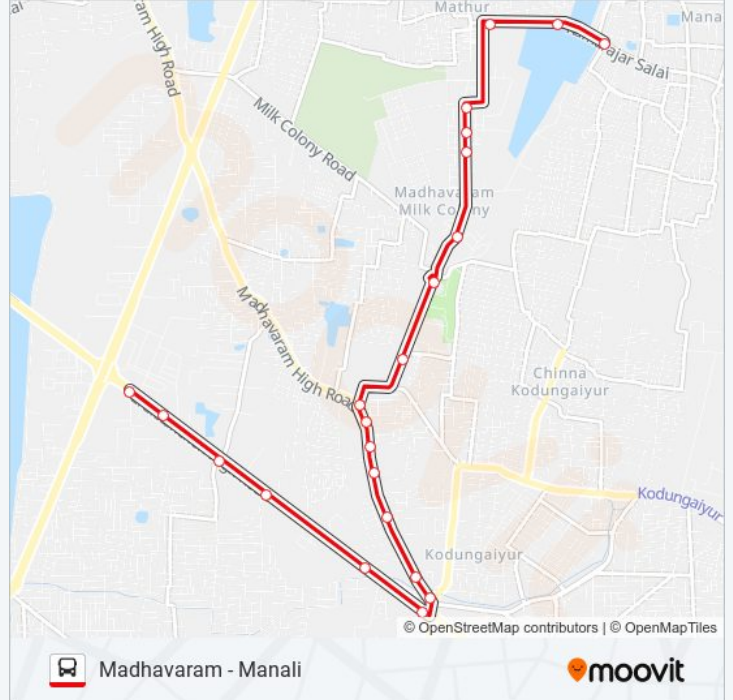

 **38A**

**Madhavaram - Manali**

Get The App

The 38A bus line (Madhavaram - Manali) has 2 routes. For regular weekdays, their operation hours are:

(1) Madhavaram: 21:30(2) Manali: 06:48

Use the Moovit App to find the closest 38A bus station near you and find out when is the next 38A bus arriving.

### 38A bus Time Schedule

Madhavaram Route Timetable:

Sunday	21:30
Monday	21:30
Tuesday	21:30
Wednesday	21:30
Thursday	21:30
Friday	21:30
Saturday	21:30

### 38A bus Info

**Direction:** Madhavaram

**Stops:** 22

**Trip Duration:** 20 min

**Line Summary:**

### Direction: Manali

20 stops

[VIEW LINE SCHEDULE](#)

- Madhavaram
- A.C.T
- Kalpana
- Kanakan Chathiram
- Madhavaram Bus Depot
- Moolakadai
- Moolakadai Market
- Madhavaram Shoe Factory
- Murari Hospital
- Anthony Hospital
- Thapal Pattu
- Madhavaram Post Box
- Arul Nagar
- Madhavaram Milk Colony
- Veterinary College
- Mmc Aavin Quarters
- Palpannai
- Mathur M.M.D.A