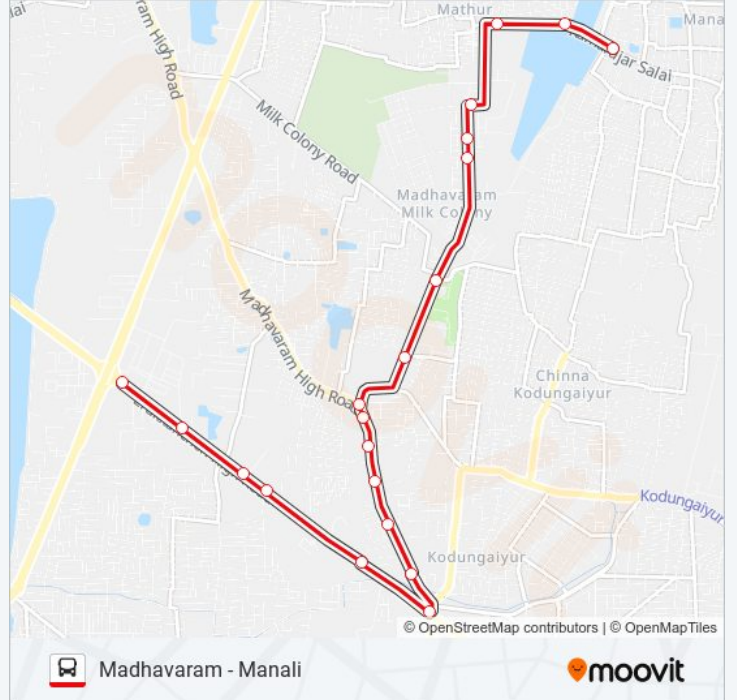

 **38A**

**Madhavaram - Manali**

Get The App

The 38A bus line (Madhavaram - Manali) has 2 routes. For regular weekdays, their operation hours are:

(1) Madhavaram: 21:30(2) Manali: 06:48

Use the Moovit App to find the closest 38A bus station near you and find out when is the next 38A bus arriving.

### 38A bus Info

**Direction:** Madhavaram

**Stops:** 22

**Trip Duration:** 20 min

**Line Summary:**

### Direction: Manali

20 stops

[VIEW LINE SCHEDULE](#)

- Madhavaram
- A.C.T
- Kalpana
- Kanakan Chathiram
- Madhavaram Bus Depot
- Moolakadai
- Moolakadai Market
- Madhavaram Shoe Factory
- Murari Hospital
- Anthony Hospital
- Thapal Pattu
- Madhavaram Post Box
- Arul Nagar
- Madhavaram Milk Colony
- Veterinary College
- Mmc Aavin Quarters
- Palpannai
- Mathur M.M.D.A

### 38A bus Info

**Direction:** Manali

**Stops:** 20

**Trip Duration:** 22 min

**Line Summary:**

Manalai Seekadu

Manali

38A bus time schedules and route maps are available in an offline PDF at [moovitapp.com](https://moovitapp.com). Use the Moovit App to see live bus times, train schedule or subway schedule, and step-by-step directions for all public transit in Chennai.