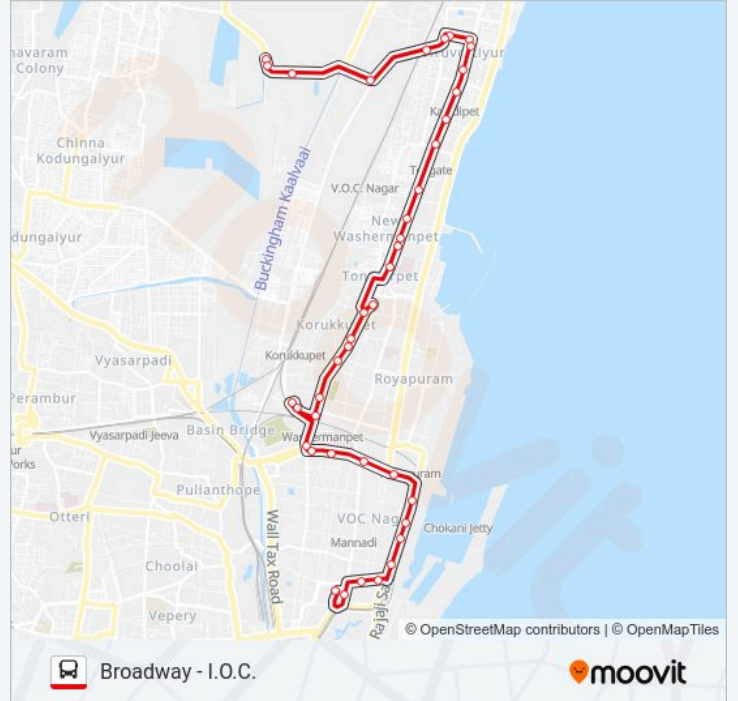

V. Nagar

Mint Bus Terminal / Vallalar Nagar

Pencil Factory

Pencil Factory

Cemetery Road

Pandian Theatre

Maharani

Sir Thiyagaraya College

Washermenpet Post Office

Manikundu Clock Tower

Agasthiya Theatre

Apollo Hospital

Tondiarpet Bus Depot

Tondiarpet

Lakshmi Kovil

Cross Road

Toll Gate

Thangal

Kaladi Pet

Thiruvottiyur Police Station

Ellaiamman Kovil

Ellaiamman Koil

K.G.L.

Kgl

T.V.T Railway Gate

Railway Quarters

Cpcl Back Gate

Mgr Nagar

loc Manali Refinery