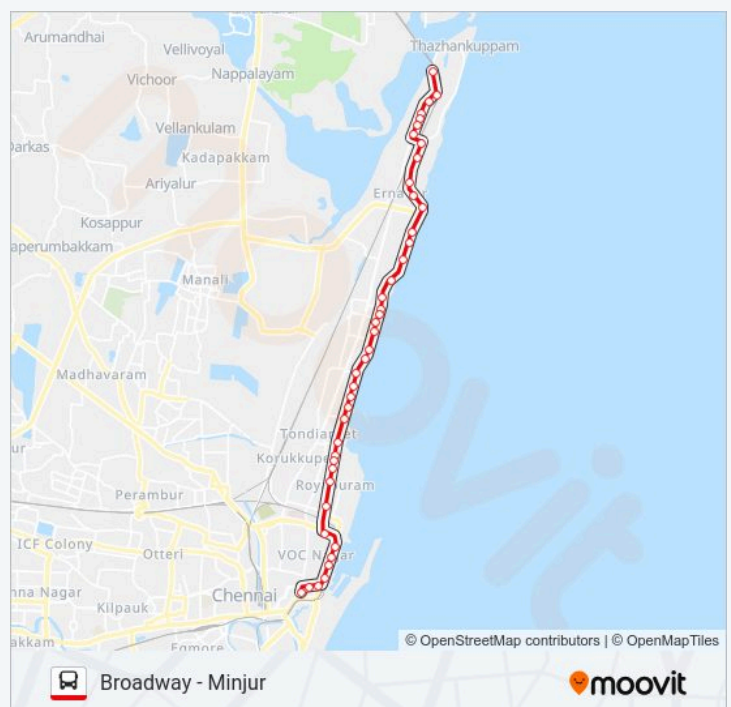

4M bus Info

Direction: Ennore

Stops: 42

Trip Duration: 43 min

Line Summary:

Theradi
Thiruvottiyur Market
Masthan Koil
Corborundum Universal
Mrf
Wimco
Bharathiyar Nagar
Netaji Nagar
Ici
Annai Sivakami Nagar
Eid Parry Quarters
Post Office
Nehru Nagar
Ashok Leyland
Ashok Leyland
Nehru Nagar
Ennore
Ennore