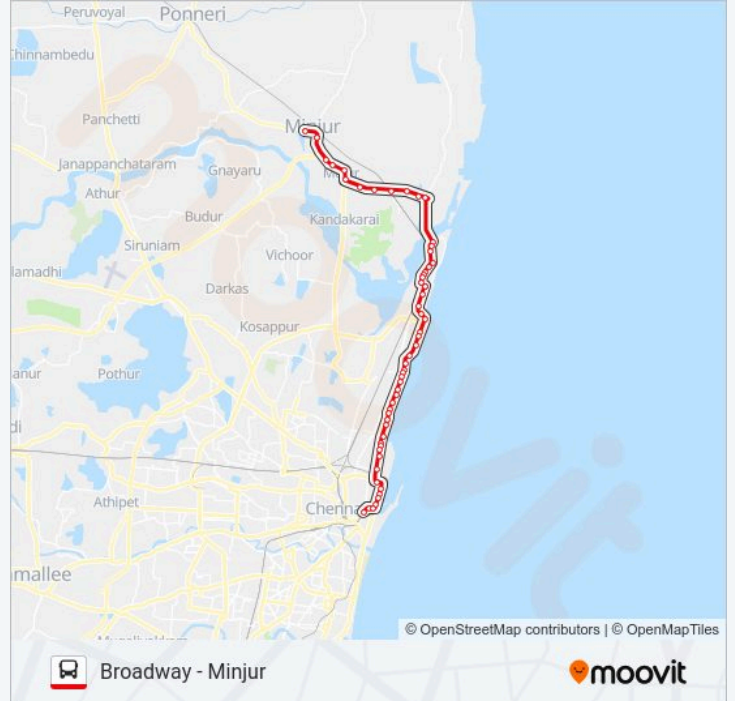

Kasimedu Police Station

Surya Narayana Road

Kasimedu

Nagara Thottam

N4 Police Station

Swallows

Anna Nagar

Toll Gate

Builders Industry

Ellaiamman Koil Beach Road

Ondikuppam

Fire Station

Apparswamy Kovil

Theradi

Thiruvottiyur Market

Masthan Koil

Corborundum Universal

Mrf

Wimco

Bharathiyar Nagar

Netaji Nagar

Ici

Annai Sivakami Nagar

Eid Parry Quarters

Parry India

Post Office

Nehru Nagar

Ashok Leyland

Ashok Leyland

Nehru Nagar

Ennore

Ennore