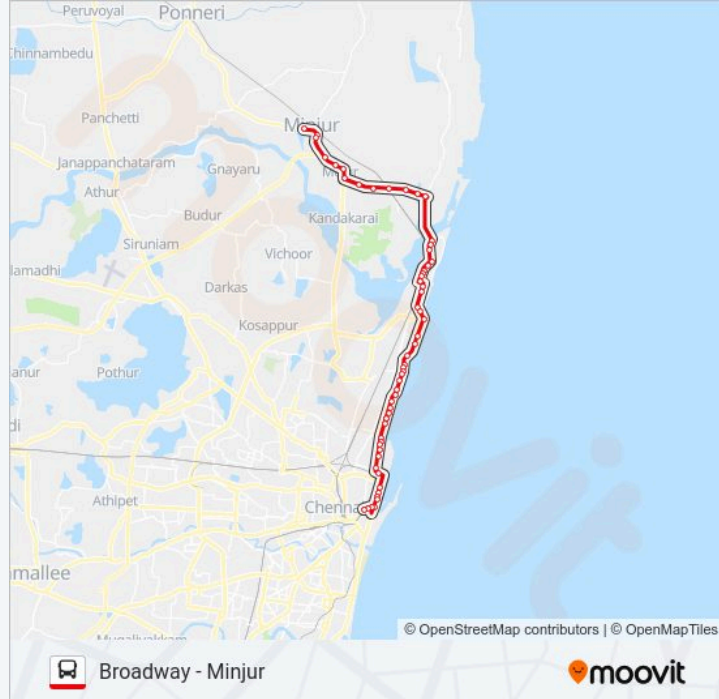

Post Office

Eid Parry Quarters

Annai Sivakami Nagar

Ici

Netaji Nagar

Bharathiyar Nagar

Mrf

Corborundum Universal

Masthan Koil

Pattinathar Kovil

Theradi

Kanni Kovil

Ellaiamman Kovil

Ondikuppam

Ellaiamman Koil Beach Road

Builders Industry

Toll Gate

Anna Nagar

Swallows

N4 Police Station

N4 Police Station

Nagara Thottam

Kasimedu

Surya Narayana Road

Kasimedu Police Station

Kalaimagal Vidyalaya

Royapuram

Royapuram Market

Royapuram

Clive Battery

Collector Office Chennai Beach Station

Chennai Beach Station