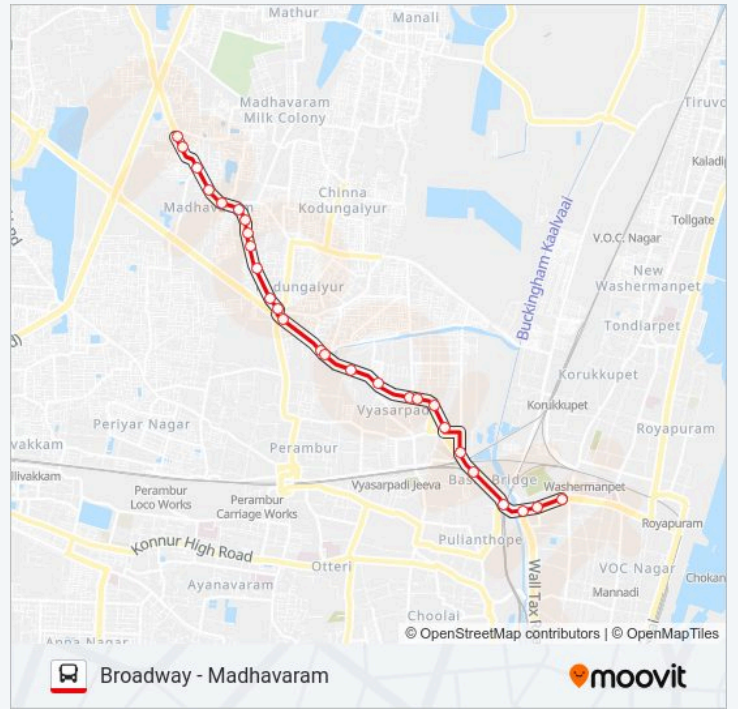

38H bus Info

Direction: Broadway

Stops: 39

Trip Duration: 36 min

Line Summary:

Vyasarpadi

Ramalinga Kovil

Basin Bridge

Stops: 27

Trip Duration: 23 min

Line Summary:

Moolakadai Market

Moolakadai

Moolakadai

Erukancherry

Erukancherry

Toll Gate

Sarma Nagar

Ambedkar College

Ambedkar College

Erikarai

Vyasarpadi Market

Vyasarpadi

Ramalinga Kovil

Basin Bridge

Moolakkothanam

Molakothishalam

V Nagar

38H bus time schedules and route maps are available in an offline PDF at moovitapp.com. Use the Moovit App to see live bus times, train schedule or subway schedule, and step-by-step directions for all public transit in Chennai.