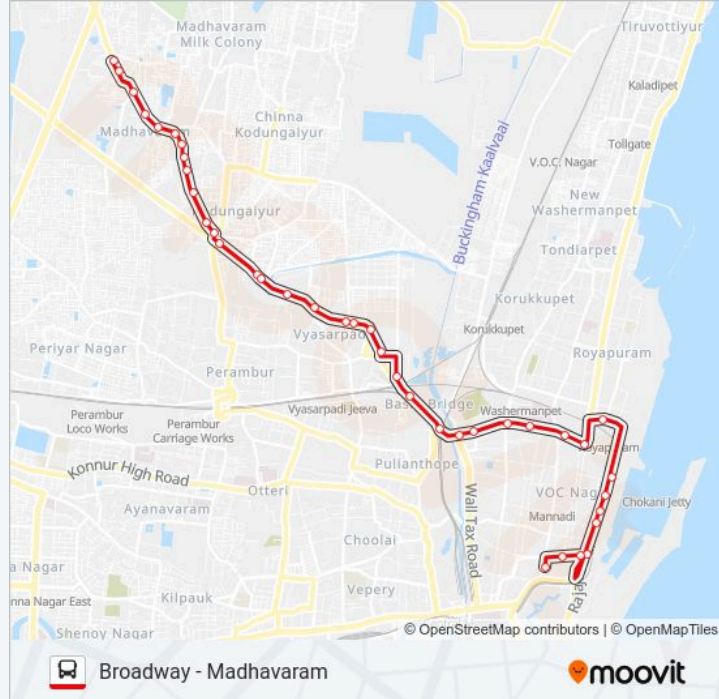

38H bus Info

Direction: Broadway

Stops: 39

Trip Duration: 36 min

Line Summary:

Vyasarpadi

Ramalinga Kovil

Basin Bridge

Collector Office Chennai Beach Station

Chennai Beach Station

Chennai Beach Station Post Office

Parrys Corner

Parrys Corner

High Court

Broadway

Direction: Madhavaram

35 stops

[VIEW LINE SCHEDULE](#)

Broadway

High Court

Parrys Corner

Parrys Corner

Chennai Beach Station

Collector Office Chennai Beach Station

38H bus Info

Direction: Madhavaram

Stops: 35

Trip Duration: 35 min

Line Summary:

Moolakothalam

Moolakkothanam

Basin Bridge