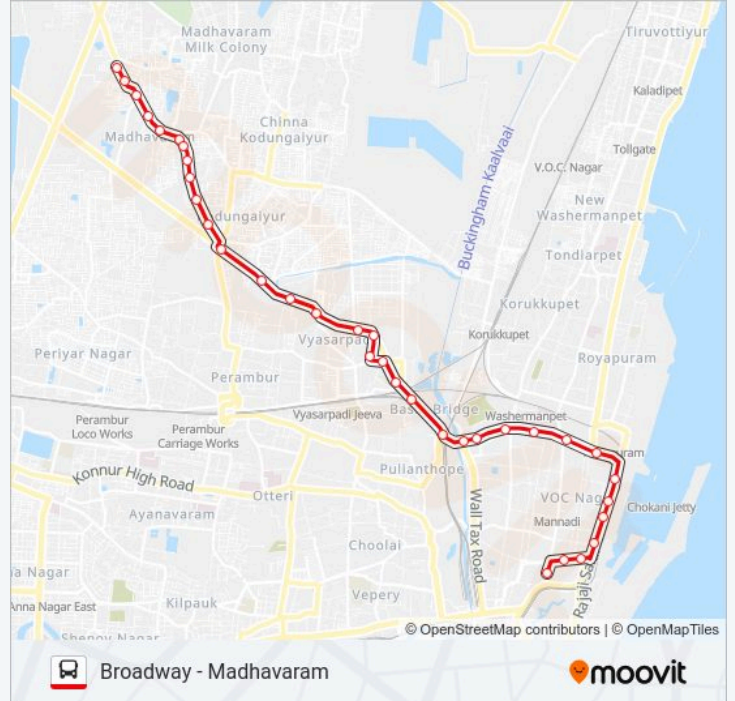

Moolakothalam

Moolakkothanam

Basin Bridge

Ramalinga Kovil

Vyasarjadi

Vyasarjadi Market

Vyasarjadi Market

Erikarai

Ambedkar College

Sarma Nagar

Toll Gate

Erukancherry

Moolakadai

Moolakadai Market

Madhavaram Shoe Factory

Murari Hospital

Anthony Hospital

Thapal Pattu

Madhavaram Post Box

Vathiyar Thottam

Vrt Puthu Kovil

Nagarachi

Madhavaram

Madhavaram

Direction: Madhavaram

24 stops

[VIEW LINE SCHEDULE](#)

V Nagar

Moolakkothanam

Basin Bridge

Ramalinga Kovil

Vyasarjadi

38H bus Time Schedule

Madhavaram Route Timetable:

Sunday	11:17 - 16:37
Monday	11:17 - 16:37
Tuesday	11:17 - 16:37
Wednesday	11:17 - 16:37
Thursday	11:17 - 16:37
Friday	11:17 - 16:37