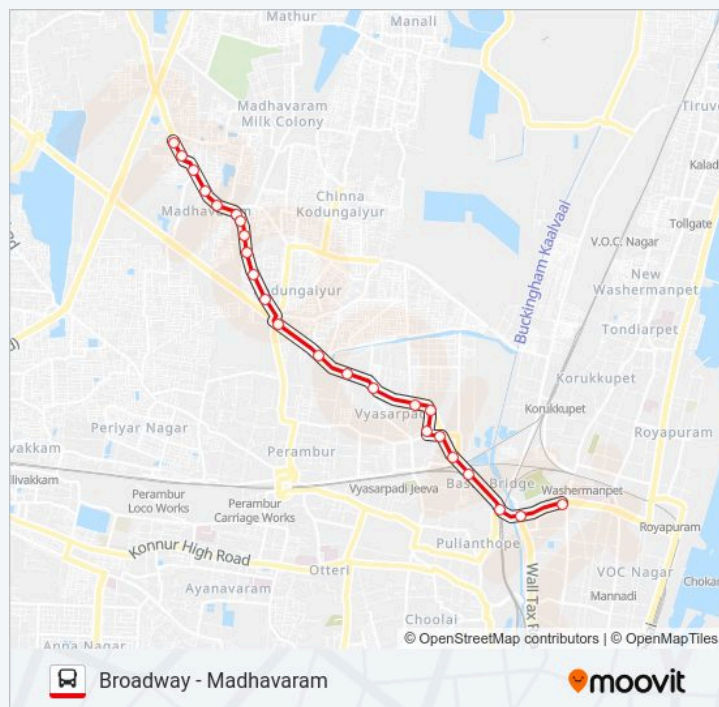

Vyasarpadi Market

Vyasarpadi Market

Erikarai

Ambedkar College

Sarma Nagar

Toll Gate

Erukancherry

Moolakadai

Moolakadai Market

Madhavaram Shoe Factory

Murari Hospital

Anthony Hospital

Thapal Pattu

Madhavaram Post Box

Vathiyar Thottam

Vrt Puthu Kovil

Nagarachi

Madhavaram

Madhavaram

Saturday

11:17 - 16:37

38H bus Info

Direction: Madhavaram

Stops: 24

Trip Duration: 23 min

Line Summary:

Direction: Vallalar Nagar

27 stops

[VIEW LINE SCHEDULE](#)

Madhavaram

Madhavaram Taluk Office

Madhavaram Old

Puthu Koil

Vathiyar Thottam

Madhavaram Post Box

Thapal Pattu

Anthony Hospital

Murrari Hospital

Madhavaram Shoe Factory

38H bus Time Schedule

Vallalar Nagar Route Timetable:

Sunday	10:40 - 16:00
Monday	10:40 - 16:00
Tuesday	10:40 - 16:00
Wednesday	10:40 - 16:00
Thursday	10:40 - 16:00
Friday	10:40 - 16:00
Saturday	10:40 - 16:00

38H bus Info

Direction: Vallalar Nagar

Stops: 27

Trip Duration: 23 min