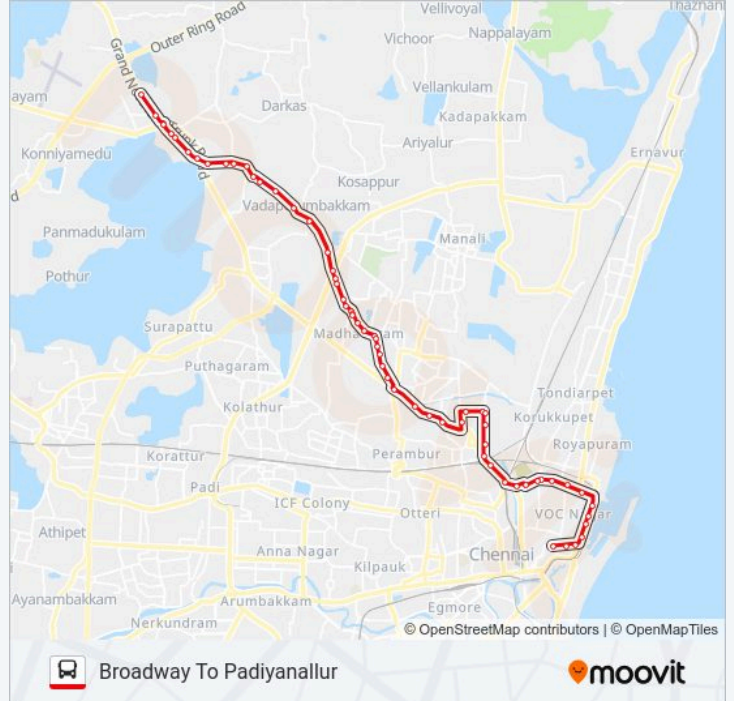

 **38G**

Broadway To Padiyanallur

Get The App

The 38G bus line Broadway To Padiyanallur has one route. For regular weekdays, their operation hours are:

(1) Padiyanallur: 10:20

Use the Moovit App to find the closest 38G bus station near you and find out when is the next 38G bus arriving.

Direction: Padiyanallur

60 stops

[VIEW LINE SCHEDULE](#)

Broadway
High Court
Parrys Corner
Parrys Corner
Chennai Beach Station
Collector Office Chennai Beach Station
Clive Battery
Thambu Chetty Street
Bharathi Womens College
Stanley Hospital
V. Nagar
Vallalar Nagar
Vallalar Nagar Bus Depot
Moolakkothanam
Basin Bridge
Ramalinga Kovil
Vyasarpadi
Ashok Pillar
Vysarpadi
Sathiya Moorthy Nagar
M.K.B. Nagar East

38G bus Time Schedule

Padiyanallur Route Timetable:

Sunday	10:20
Monday	10:20
Tuesday	10:20
Wednesday	10:20
Thursday	10:20
Friday	10:20
Saturday	10:20

38G bus Info

Direction: Padiyanallur

Stops: 60

Trip Duration: 57 min

Line Summary:

M.K.B. Nagar
Vyasarpadi Depot
Sarma Nagar
Toll Gate
Erukancherry
Moolakadai
Moolakadai Market
Madhavaram Shoe Factory
Murari Hospital
Anthony Hospital
Thapal Pattu
Madhavaram Post Box
Vathiyar Thottam
Vrt Puthu Kovil
Municipal Office Bus Stop
Nagarachi
Madhavaram Village
Madhavaram
Madhavaram
Omakulamedu
Manapakkam Ring Road
Madhavaram Chinna Bypass
Manapakkam
Kanniamman Kovil
Vadaperumbakkam
Vinayapuram
Don Bosco School
Ambedkar College
Grand Line
Vadakarai
Vadakarai School
Vadakarai Bye Pass