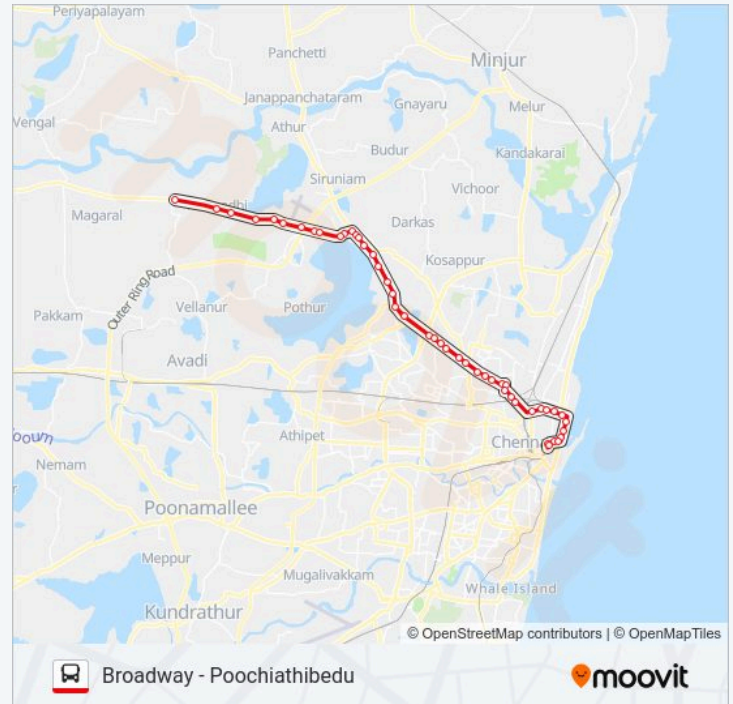

Parrys Corner

Parrys Corner

Chennai Beach Station

Clive Battery

Thambu Chetty Street

Bharathi Womens College

Stanley Hospital

V. Nagar

Moolakothalam

Ramalinga Kovil

Vyasarpadi

Vyasarpadi Market

Erikarai

Ambedkar College

Sarma Nagar

Toll Gate

Erukancherry

Moolakadai

Madhavaram Bus Depot

Kanakan Chathiram

Kalpana

A.C.T

Madhavaram

Cycle Shop

Puzhal Camp

Puzhal Jail

Kavangarai

Sri Nallaghu Polytechnic College

Ayurveda Ashramam

Redhills Market

Redhills Bus Terminal

Red Hills

Thursday

06:20 - 21:45

Friday

06:20 - 21:45

Saturday

06:20 - 21:45

57D bus Info

Direction: Poochiathibedu

Stops: 47

Trip Duration: 65 min

Line Summary: