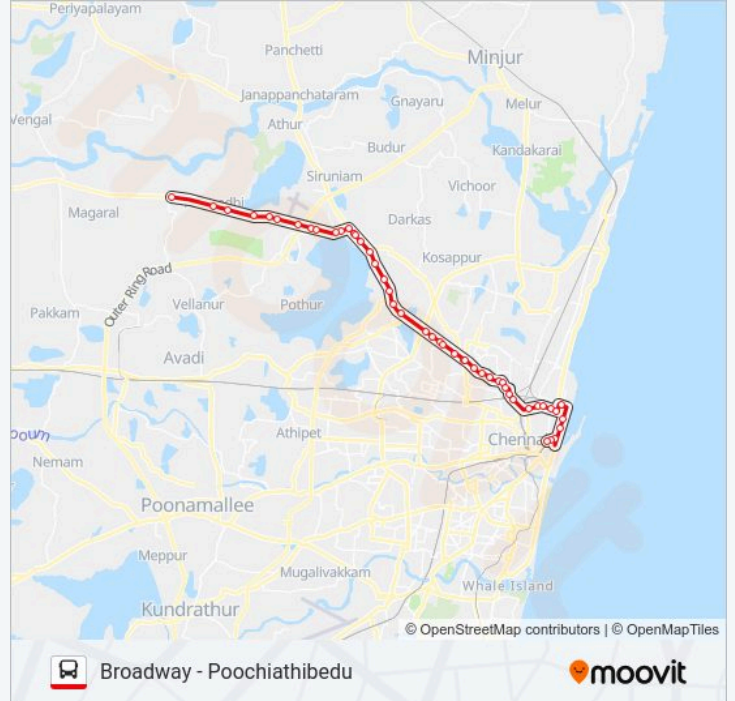

Thambu Chetty Street

Royapuram

Clive Battery

Chennai Beach Station

Parrys Corner

High Court

Broadway

Direction: Poochiathibedu

47 stops

[VIEW LINE SCHEDULE](#)

Broadway

Broadway

High Court

57D bus Time Schedule

Poochiathibedu Route Timetable:

Sunday	06:20 - 21:45
Monday	06:20 - 21:45
Tuesday	06:20 - 21:45
Wednesday	06:20 - 21:45