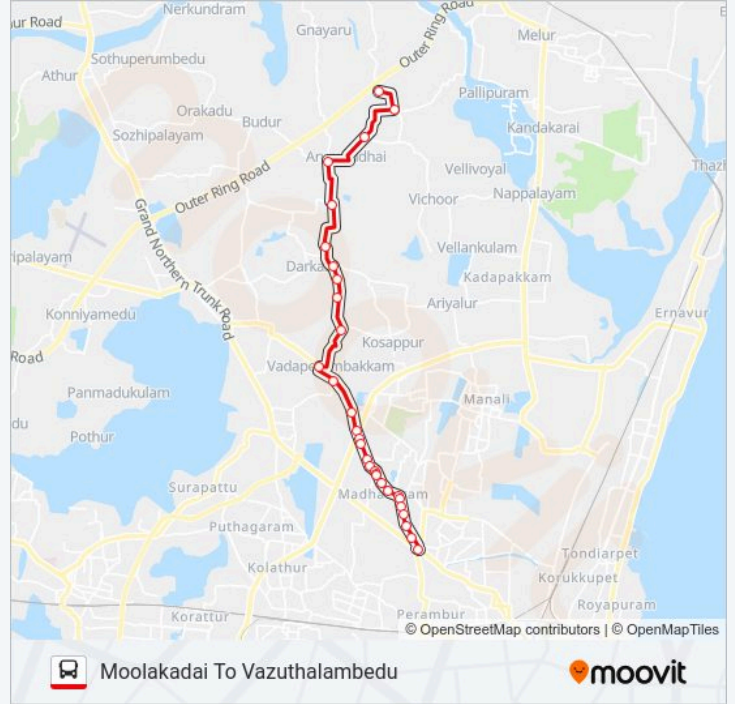

## Moolakadai To Vazuthalambedu

[Get The App](#)

The 38G bus line Moolakadai To Vazuthalambedu has one route. For regular weekdays, their operation hours are:

(1) Vazuthalambedu: 15:10

Use the Moovit App to find the closest 38G bus station near you and find out when is the next 38G bus arriving.

### Direction: Vazuthalambedu

30 stops

[VIEW LINE SCHEDULE](#)

- Moolakadai
- Moolakadai Market
- Madhavaram Shoe Factory
- Murari Hospital
- Anthony Hospital
- Thapal Pattu
- Madhavaram Post Box
- Vathiyar Thottam
- Vrt Puthu Kovil
- Municipal Office Bus Stop
- Nagarachi
- Madhavaram Village
- Madhavaram
- Madhavaram
- Omakulamedu
- Manapakkam Ring Road
- Madhavaram Chinna Bypass
- Manapakkam
- Kanniamman Kovil
- Vadaperumbakkam
- Chettimedu

### 38G bus Info

**Direction:** Vazuthalambedu

**Stops:** 30

**Trip Duration:** 40 min

**Line Summary:**

Vilangadupakkam

Velangadupakkam

Nagathamman Koil

Sriungavoor

Perungavoor

Arumandai Road Junction

Thirunillai Road Junction

Periamullaivoyal

Vazuthalambedu

38G bus time schedules and route maps are available in an offline PDF at [moovitapp.com](https://moovitapp.com). Use the Moovit App to see live bus times, train schedule or subway schedule, and step-by-step directions for all public transit in Chennai.