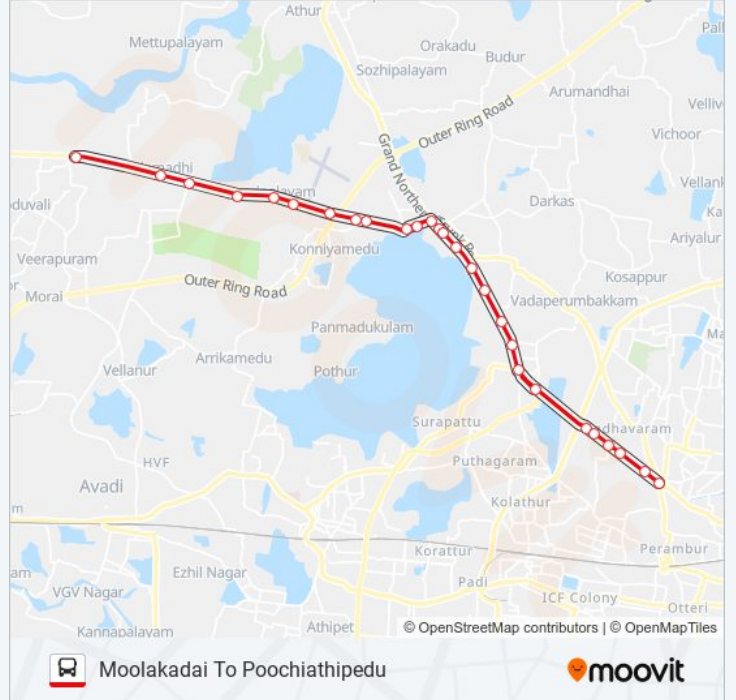

 **57D**

Moolakadai To Poochiathipedu

Get The App

The 57D bus line Moolakadai To Poochiathipedu has one route. For regular weekdays, their operation hours are:

(1) Poochiathipedu: 12:25

Use the Moovit App to find the closest 57D bus station near you and find out when is the next 57D bus arriving.

Line Summary:

Edapalayam

Alamathi Eswaran Kovil

Alamathi Cattle Farm

Alamadhi

Poochiathibedu

57D bus time schedules and route maps are available in an offline PDF at moovitapp.com. Use the Moovit App to see live bus times, train schedule or subway schedule, and step-by-step directions for all public transit in Chennai.