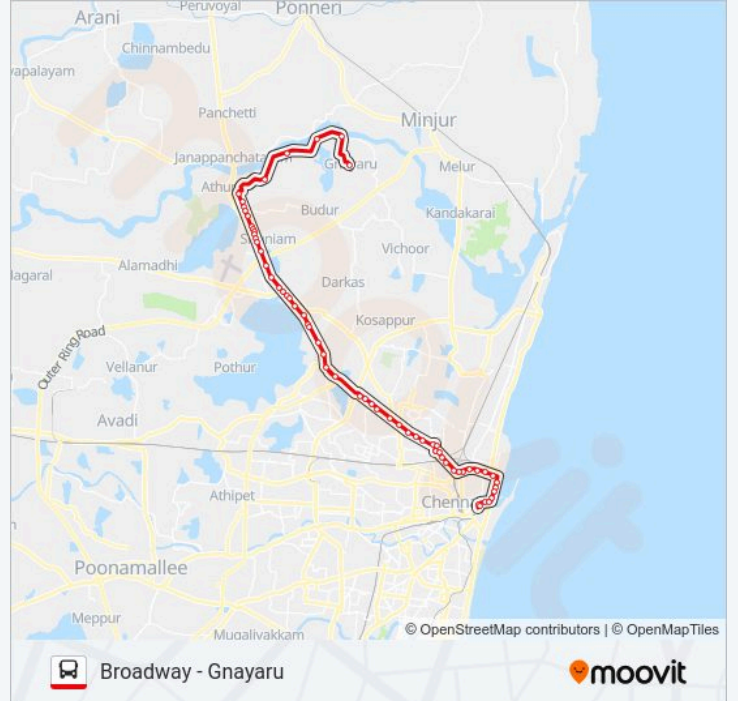

Vyasarpadi Market

Vyasarpadi Market

Erikarai

Ambedkar College

Sarma Nagar

Toll Gate

Erukancherry

Moolakadai

Madhavaram Bus Depot

Kanakan Chathiram

Kalpana

A.C.T

Madhavaram

Cycle Shop

Puzhal Camp

Puzhal Jail

Kavangarai

Sri Nallaghu Polytechnic College

Sivanthi College

Ayurveda Ashramam

Redhills Market

Redhills Bus Terminal

Red Hills

Red Hills Thiruvallur Road Junction

MA Nagar

Padiyanallur Depot

Padiyanallur Check Post

Semilivaram

Vijaya Nallur

Siruniam Road Junction

Sholavaram

Sholavaram