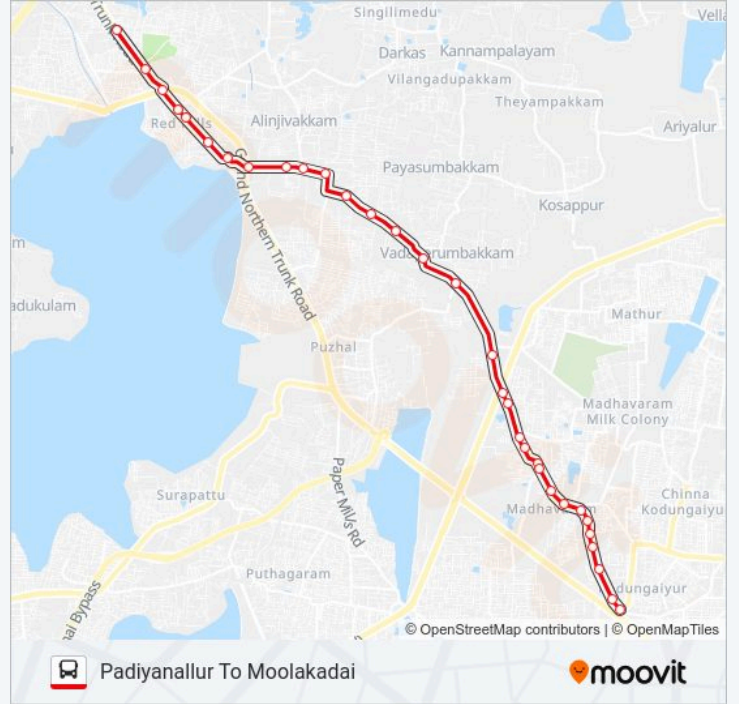

Madhavaram Village

Madhavaram Old

Puthu Koil

Vathiyar Thottam

Madhavaram Post Box

Thapal Pattu

Anthony Hospital

Murrari Hospital

Madhavaram Shoe Factory

Moolakadai Market

Moolakadai

38G bus time schedules and route maps are available in an offline PDF at moovitapp.com. Use the Moovit App to see live bus times, train schedule or subway schedule, and step-by-step directions for all public transit in Chennai.

© 2024 Moovit - All Rights Reserved