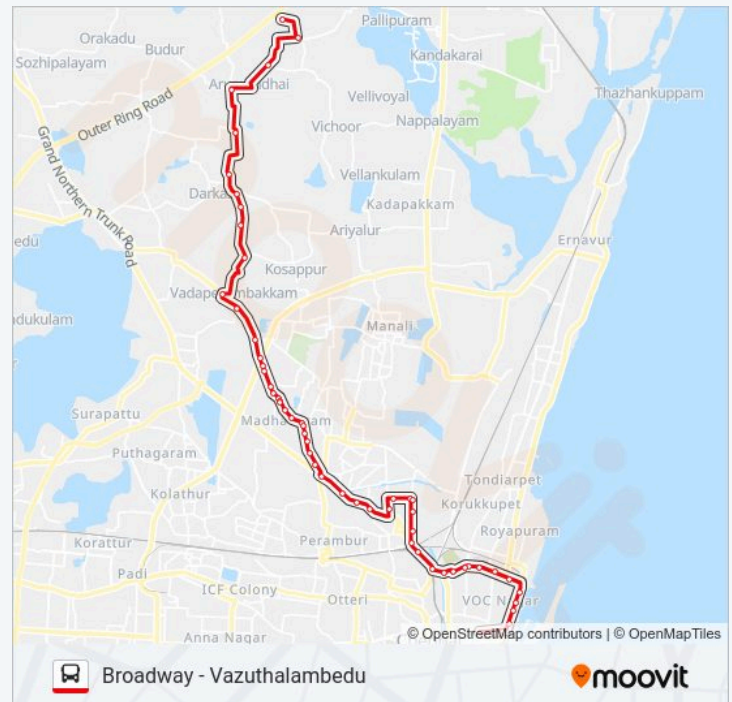

Chennai Beach Station Post Office

Parrys Corner

Broadway

**Direction: Vazuthalambedu**

56 stops

**38G bus Time Schedule**

Vazuthalambedu Route Timetable:

Broadway  
High Court  
Parrys Corner  
Parrys Corner  
Chennai Beach Station  
Collector Office Chennai Beach Station  
Clive Battery  
Thambu Chetty Street  
Bharathi Womens College  
Stanley Hospital  
V. Nagar  
Vallalar Nagar  
Vallalar Nagar Bus Depot  
Moolakkothanam  
Basin Bridge  
Ramalinga Kovil  
Vyasarpadi  
Ashok Pillar  
Vysarpadi  
Sathiya Moorthy Nagar  
M.K.B. Nagar East  
M.K.B. Nagar  
Vyasarpadi Depot  
Sarma Nagar  
Toll Gate  
Erukancherry  
Moolakadai  
Moolakadai Market  
Madhavaram Shoe Factory  
Murari Hospital  
Anthony Hospital

### 38G bus Info

**Direction:** Vazuthalambedu

**Stops:** 56

**Trip Duration:** 53 min

**Line Summary:**

Thapal Pattu

Madhavaram Post Box

Vathiyar Thottam