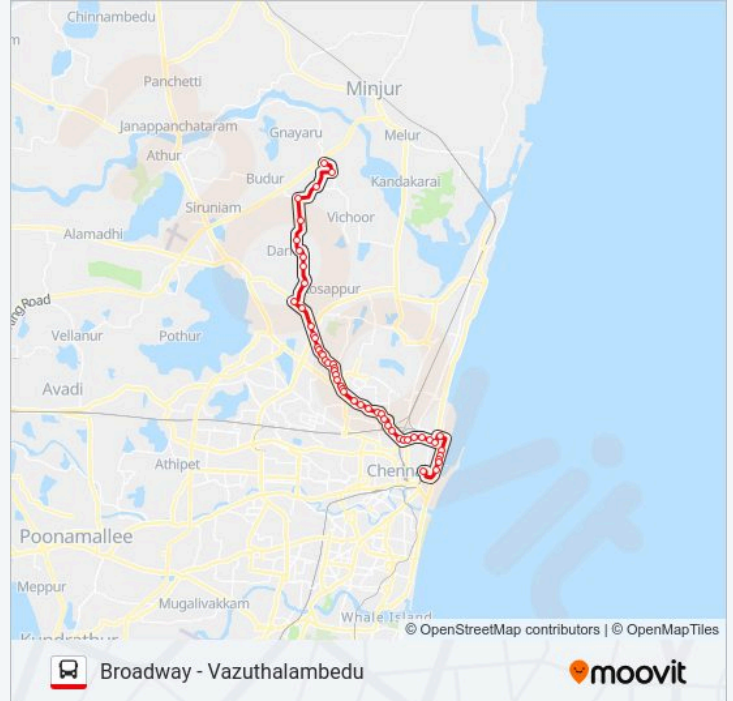

Chennai Beach Station Post Office

Parrys Corner

Broadway

**Direction: Vazuthalambedu**

56 stops

**38G bus Time Schedule**

Vazuthalambedu Route Timetable:

Broadway  
High Court  
Parrys Corner  
Parrys Corner  
Chennai Beach Station  
Collector Office Chennai Beach Station  
Clive Battery  
Thambu Chetty Street  
Bharathi Womens College  
Stanley Hospital  
V. Nagar  
Vallalar Nagar  
Vallalar Nagar Bus Depot  
Moolakkothanam  
Basin Bridge  
Ramalinga Kovil  
Vyasarpadi  
Ashok Pillar  
Vysarpadi  
Sathiya Moorthy Nagar  
M.K.B. Nagar East  
M.K.B. Nagar  
Vyasarpadi Depot  
Sarma Nagar  
Toll Gate  
Erukancherry  
Moolakadai  
Moolakadai Market  
Madhavaram Shoe Factory  
Murari Hospital  
Anthony Hospital