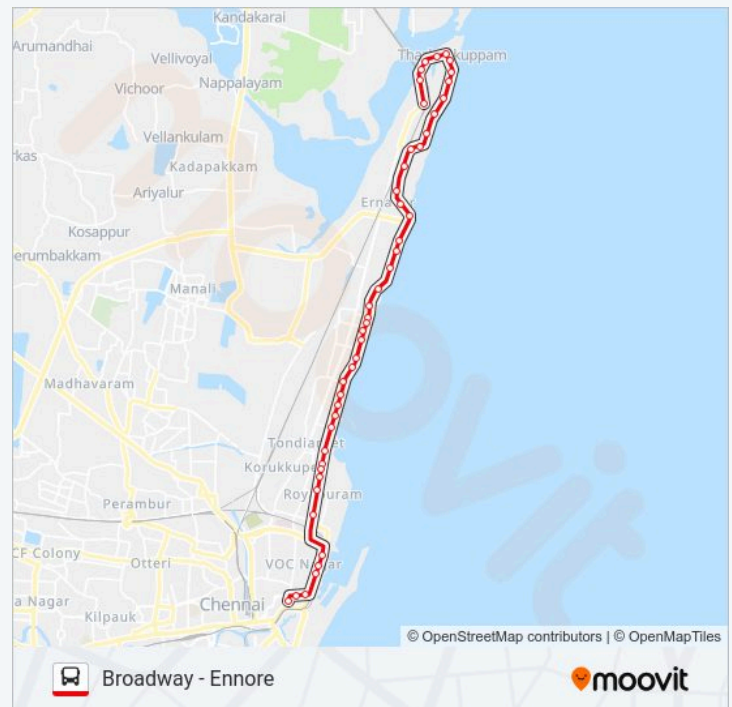

Saturday

06:10 - 22:00

4 bus Info

Direction: Ennore

Stops: 46

Trip Duration: 54 min

Line Summary:

Eftps Camp