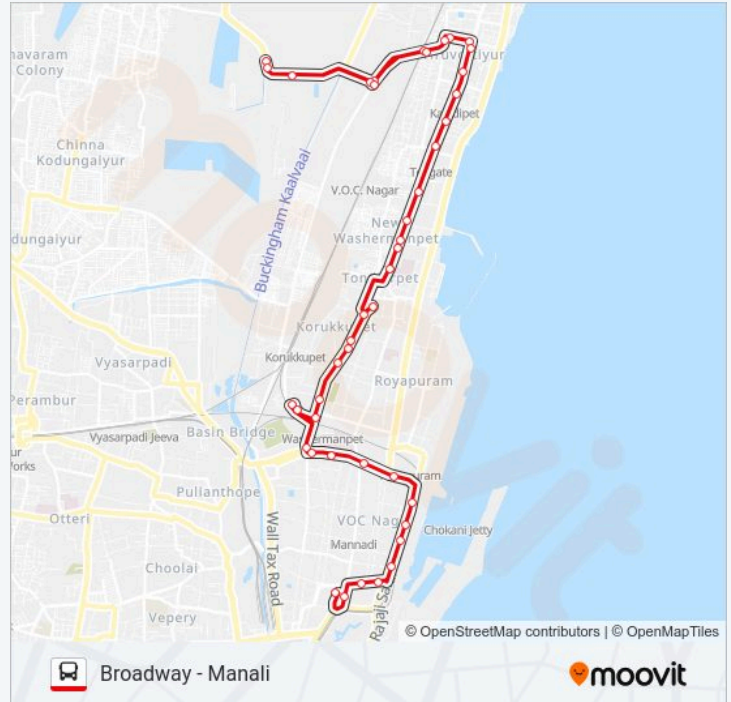

### 44 bus Info

**Direction:** I.O.C.

**Stops:** 43

**Trip Duration:** 24 min

**Line Summary:**

T.V.T Railway Gate

Maatumanthai

Railway Kalyana Mandapam