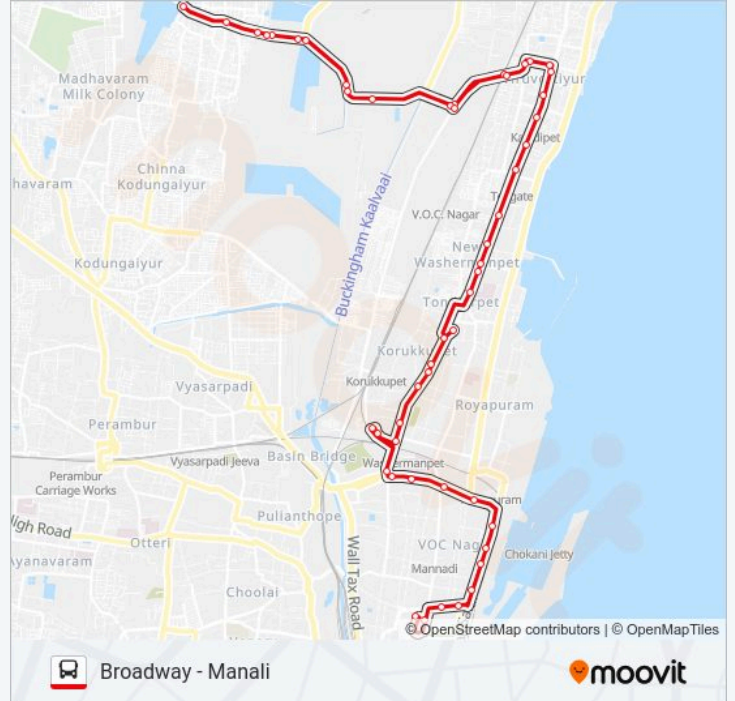

Manali Market

Manali

**Direction: Tondiarpet**

26 stops

[VIEW LINE SCHEDULE](#)