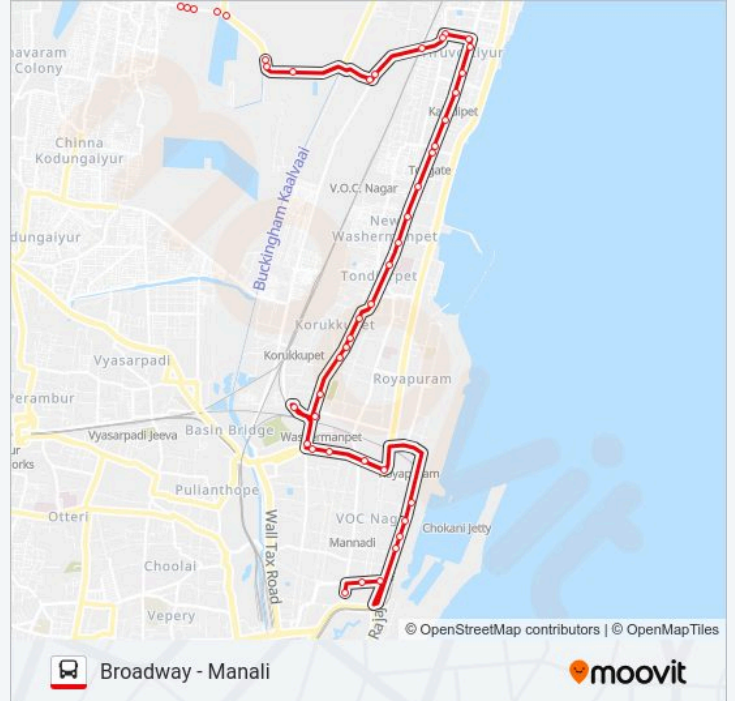

Toll Gate

Tollgate

Cross Road

Lakshmi Kovil

Tondiarpet

Tondiarpet Cholera Hospital

Agasthiya Theatre

Manikundu Clock Tower

Washermenpet

Sir Thiyagaraya College

Maharani Theatre

Pandian Theatre

Cemetery Road

Pencil Factory

Mint Terminus

V Nagar

Stanley Hospital

Bharathi Womens College

Thambu Chetty Street

Clive Battery

Collector Office Chennai Beach Station

Chennai Beach Station

Chennai Beach Station Post Office

Parrys Corner

High Court

Broadway

Direction: I.O.C.

43 stops

[VIEW LINE SCHEDULE](#)

Broadway

Broadway

High Court

44 bus Time Schedule

I.O.C. Route Timetable:

Sunday	04:28 - 22:00
Monday	04:28 - 22:00
Tuesday	04:28 - 22:00
Wednesday	04:28 - 22:00