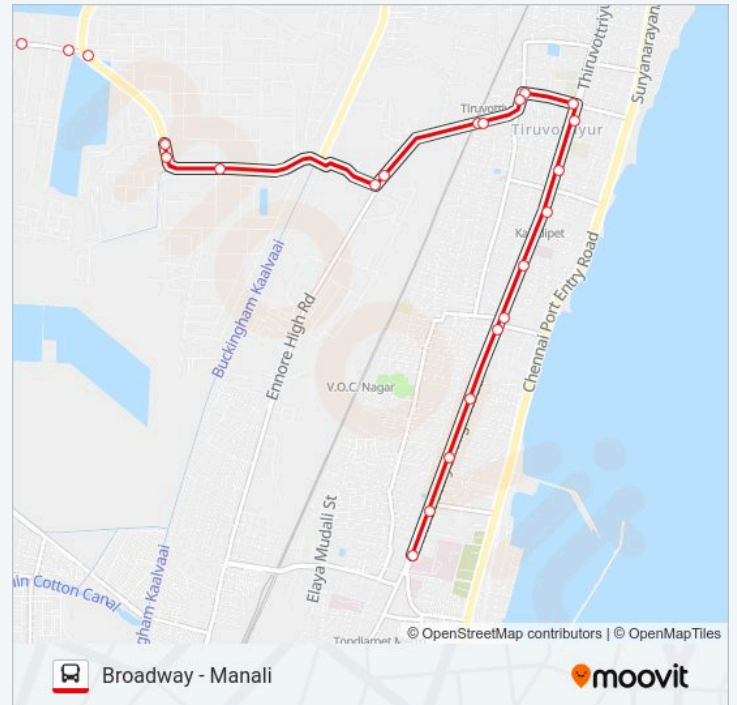

Manali Market

Manali

**Direction: Tondiarpet**

26 stops

[VIEW LINE SCHEDULE](#)

#### 44 bus Info

**Direction:** Tondiarpet

**Stops:** 26

**Trip Duration:** 17 min

**Line Summary:**

44 bus time schedules and route maps are available in an offline PDF at [moovitapp.com](https://moovitapp.com). Use the Moovit App to see live bus times, train schedule or subway schedule, and step-by-step directions for all public transit in Chennai.