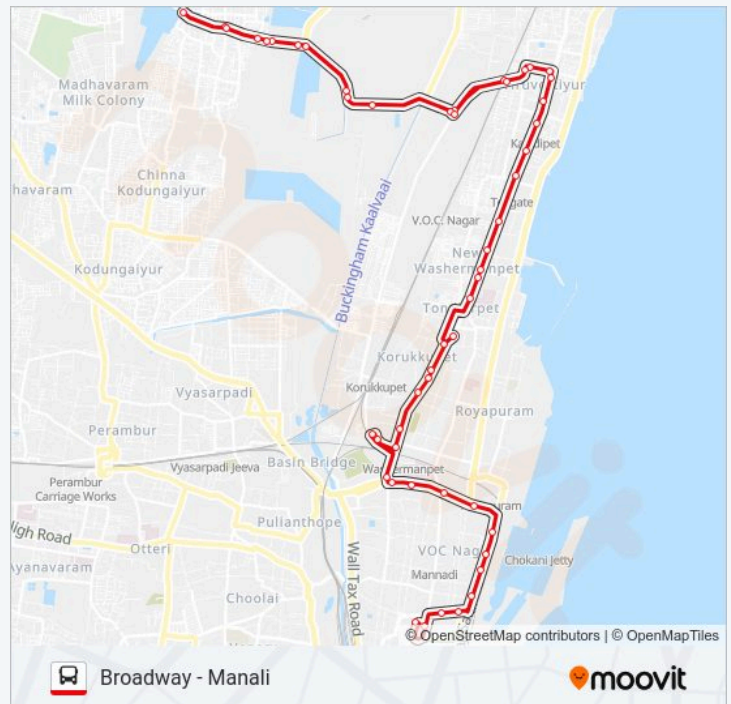

44C bus Info

Direction: Manali

Stops: 51

Trip Duration: 50 min

Line Summary:

Kgl

T.V.T Railway Gate

Maatumanthai