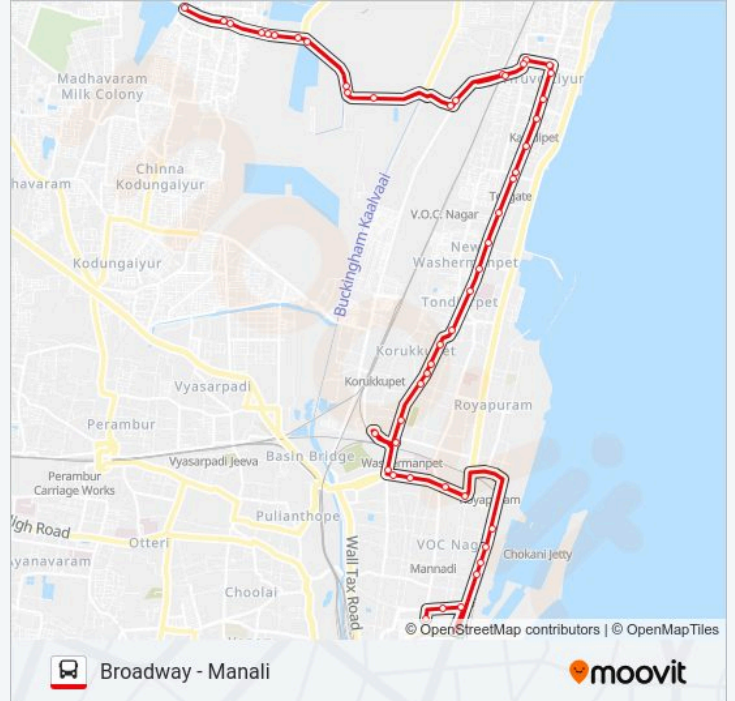

Thangal

Toll Gate

Tollgate

Cross Road

Lakshmi Kovil

Tondiarpet

Tondiarpet Cholera Hospital

Agasthiya Theatre

Manikundu Clock Tower

Washermenpet

Sir Thiyagaraya College

Maharani Theatre

Pandian Theatre

Cemetery Road

Pencil Factory

Mint Terminus

V Nagar

Stanley Hospital

Bharathi Womens College

Thambu Chetty Street

Clive Battery

Collector Office Chennai Beach Station

Chennai Beach Station

Chennai Beach Station Post Office

Parrys Corner

High Court

Broadway

Direction: Manali

51 stops

[VIEW LINE SCHEDULE](#)

Broadway

Broadway

44C bus Time Schedule

Manali Route Timetable:

Sunday	07:50 - 20:20
Monday	07:50 - 20:20
Tuesday	07:50 - 20:20