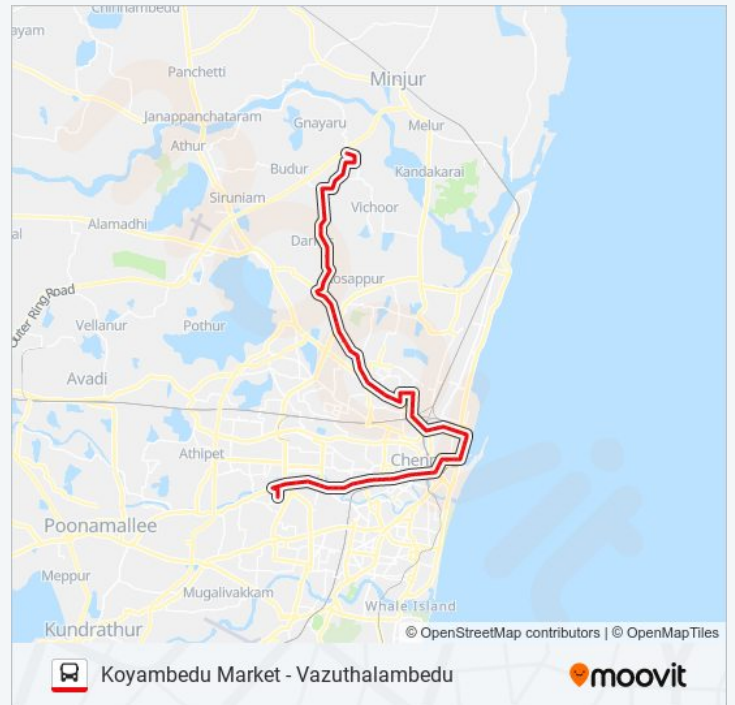

### 38G bus Info

**Direction:** Koyambedu Market

**Stops:** 76

**Trip Duration:** 80 min

**Line Summary:**

Thapal Pattu  
Anthony Hospital  
Murrari Hospital  
Madhavaram Shoe Factory  
Moolakadai Market  
Moolakadai  
Moolakadai  
Erukancherry  
Toll Gate  
Sarman Nagar  
Ambedkar College  
Erikarai  
Vyasarpadi Market  
Vyasarpadi  
Ramalinga Kovil  
Basin Bridge  
Moolakkothanam  
Molakothealtham  
V Nagar  
Stanley Hospital  
Bharathi Womens College  
Thambu Chetty Street  
Royapuram  
Clive Battery  
Collector Office Chennai Beach Station  
Chennai Beach Station  
Chennai Beach Station Post Office  
Parrys Corner  
Broadway  
Ratan Bazar  
Payaigada  
Park Town  
M.G.R. Central Station

### 38G bus Time Schedule

Vazuthalambedu Route Timetable:

Sunday	06:40
Monday	06:40
Tuesday	06:40
Wednesday	06:40
Thursday	06:40
Friday	06:40
Saturday	06:40

### 38G bus Info

**Direction:** Vazuthalambedu

**Stops:** 84

**Trip Duration:** 103 min

**Line Summary:**

Hotel Arun

Amaindhakarai

Amaindhakarai