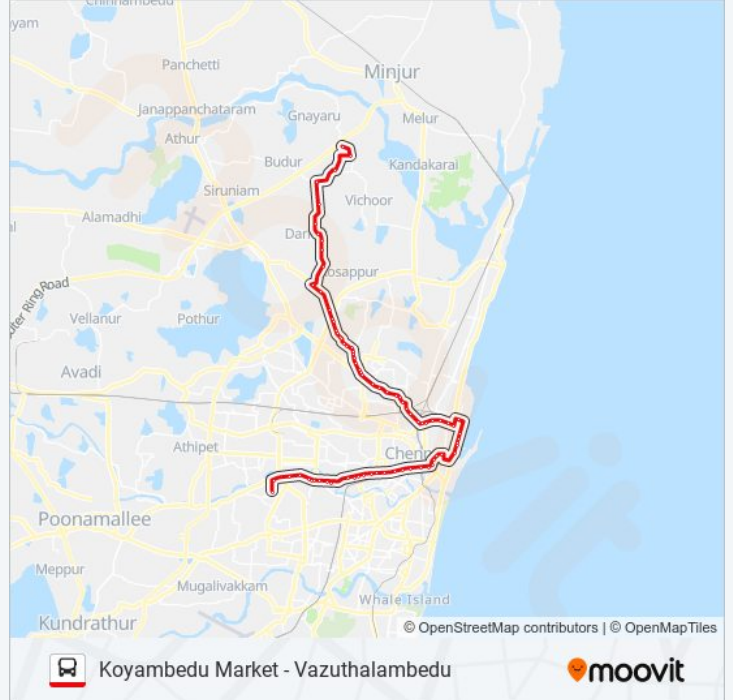

## Koyambedu Market - Vazuthalambedu

Get The App

The 38G bus line (Koyambedu Market - Vazuthalambedu) has 2 routes. For regular weekdays, their operation hours are: (1) Koyambedu Market: 04:50(2) Vazuthalambedu: 06:40  
Use the Moovit App to find the closest 38G bus station near you and find out when is the next 38G bus arriving.

### Direction: Koyambedu Market

76 stops

[VIEW LINE SCHEDULE](#)

- Vazuthalambedu
- Periamullaivoyal
- Thirunillai Road Junction
- Arumandai Road Junction
- Perungavoor
- Sriungavoor
- Nagathamman Koil
- Velangadupakkam
- Vilangadupakkam
- Chettimedu
- Vadaperumbakkam
- Kanniamman Kovil
- Manapakkam
- Manapakkam Ring Road
- Omakulamedu
- Madhavaram
- Madhavaram Taluk Office
- Madhavaram Village
- Madhavaram Old
- Puthu Koil
- Vathiyar Thottam
- Madhavaram Post Box

### 38G bus Info

**Direction:** Koyambedu Market

**Stops:** 76

**Trip Duration:** 80 min

**Line Summary:**

Thapal Pattu  
Anthony Hospital  
Murrari Hospital  
Madhavaram Shoe Factory  
Moolakadai Market  
Moolakadai  
Moolakadai  
Erukancherry  
Toll Gate  
Sarman Nagar  
Ambedkar College  
Erikarai  
Vyasarpadi Market  
Vyasarpadi  
Ramalinga Kovil  
Basin Bridge  
Moolakkothanam  
Molakothealtham  
V Nagar  
Stanley Hospital  
Bharathi Womens College  
Thambu Chetty Street  
Royapuram  
Clive Battery  
Collector Office Chennai Beach Station  
Chennai Beach Station  
Chennai Beach Station Post Office  
Parrys Corner  
Broadway  
Ratan Bazar  
Payaigada  
Park Town  
M.G.R. Central Station