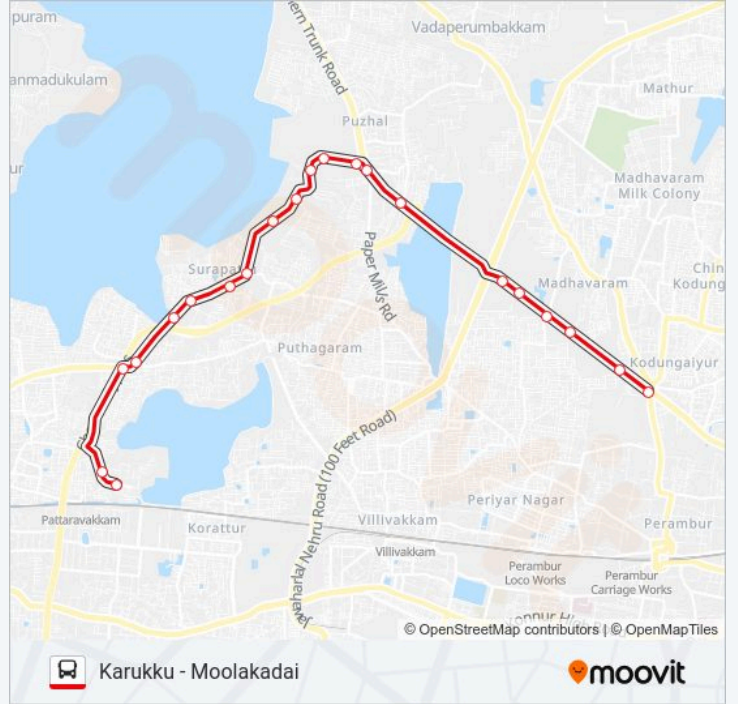

57F bus Time Schedule

Karukku Route Timetable:

Sunday	07:40
Monday	07:40
Tuesday	07:40
Wednesday	07:40
Thursday	07:40
Friday	07:40
Saturday	07:40

57F bus Info

Direction: Karukku

Stops: 21

Trip Duration: 33 min

Line Summary:

Direction: Moolakadai

21 stops

[VIEW LINE SCHEDULE](#)

- Karukku
- Karakku
- Kallikuppam
- Kallikuppam Tea Kadai
- Shanmugapuram
- Sivaprakash Nagar
- Surapedu
- Velammal Engineering College
- Chocolate Company
- Umayal Aachi College
- Screw Factory
- Puzhal Camp
- Puzhal Camp
- Cycle Shop
- Madhavaram Bypass
- Madhavaram
- A.C.T
- Kalpana