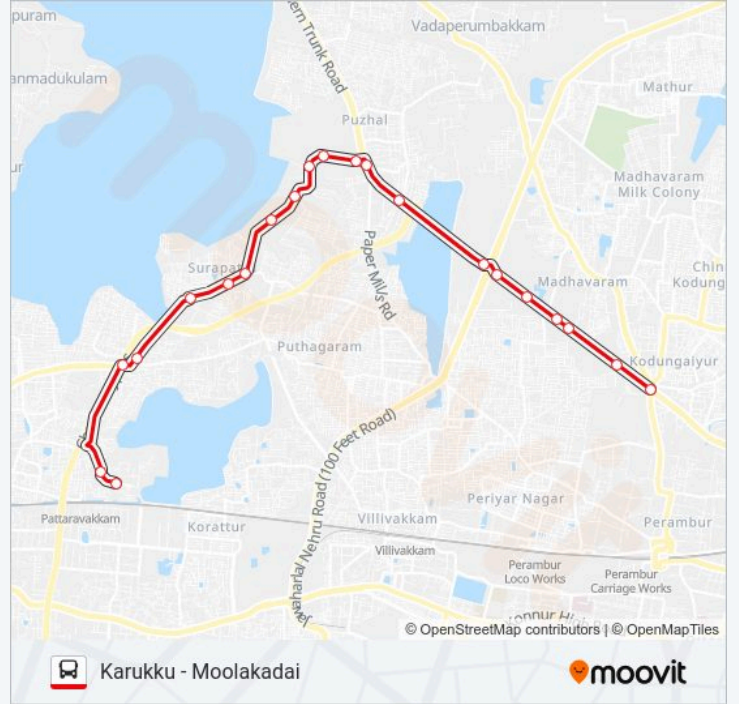

Kanakan Chathiram

Madhavaram Bus Depot

Moolakadai

57F bus time schedules and route maps are available in an offline PDF at moovitapp.com. Use the Moovit App to see live bus times, train schedule or subway schedule, and step-by-step directions for all public transit in Chennai.

© 2024 Moovit - All Rights Reserved