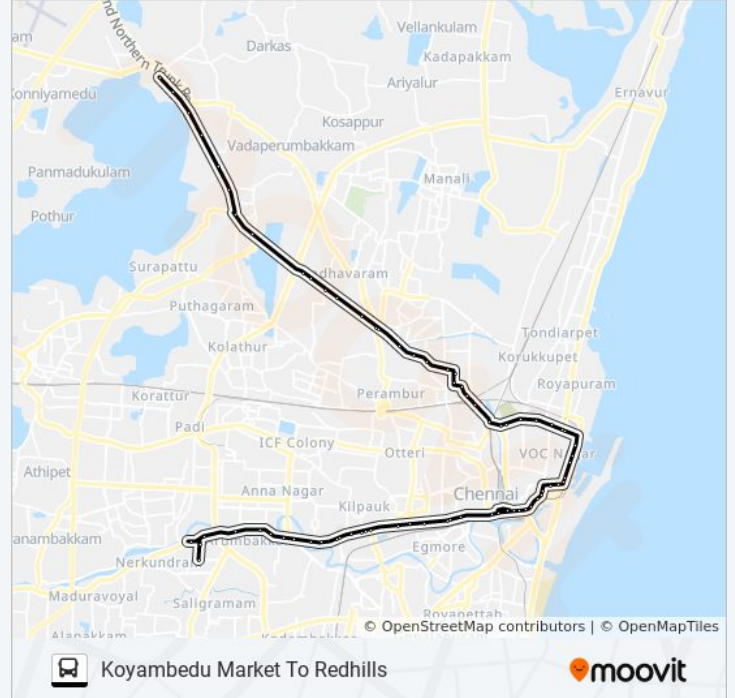

M.G.R.Central Station

Government General Hospital

Nurse Quarters

Fort Station

High Court

Broadway

High Court

Parrys Corner

Parrys Corner

Chennai Beach Station

Collector Office Chennai Beach Station

Clive Battery

Thambu Chetty Street

Bharathi Womens College

Stanley Hospital

V Nagar

Moolakothalam

Moolakkothanam

Basin Bridge

Ramalinga Kovil

Vyasarjadi

Vyasarjadi

Vyasarjadi Market

Erikarai

Ambedkar College

Sarma Nagar

Toll Gate

Erukancherry

Moolakadai

Moolakadai

Madhavaram Bus Depot

Kanakan Chathiram

Kalpana