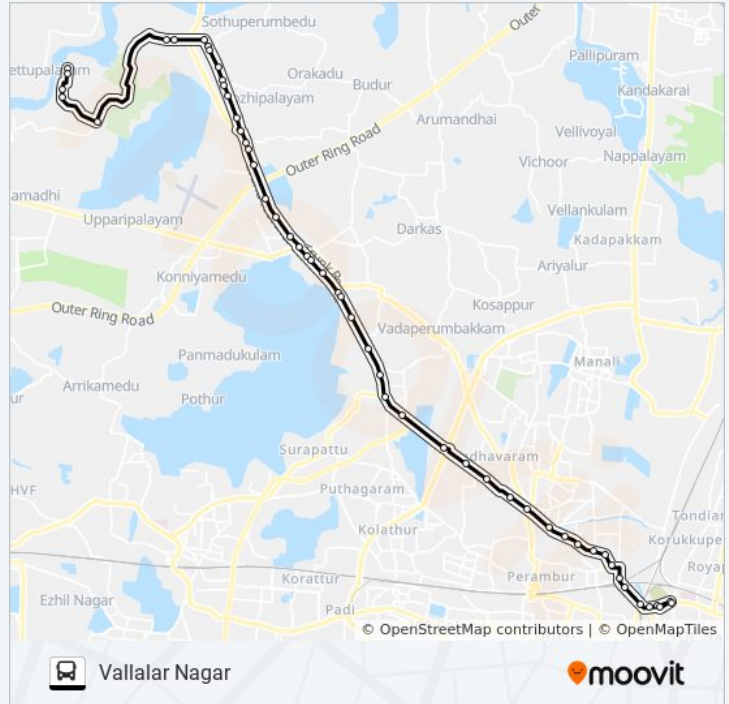

Direction: Vallalar Nagar

Stops: 52

Trip Duration: 71 min

Line Summary:

Madhavaram Bus Depot

Moolakadai

Erukancherry

Toll Gate