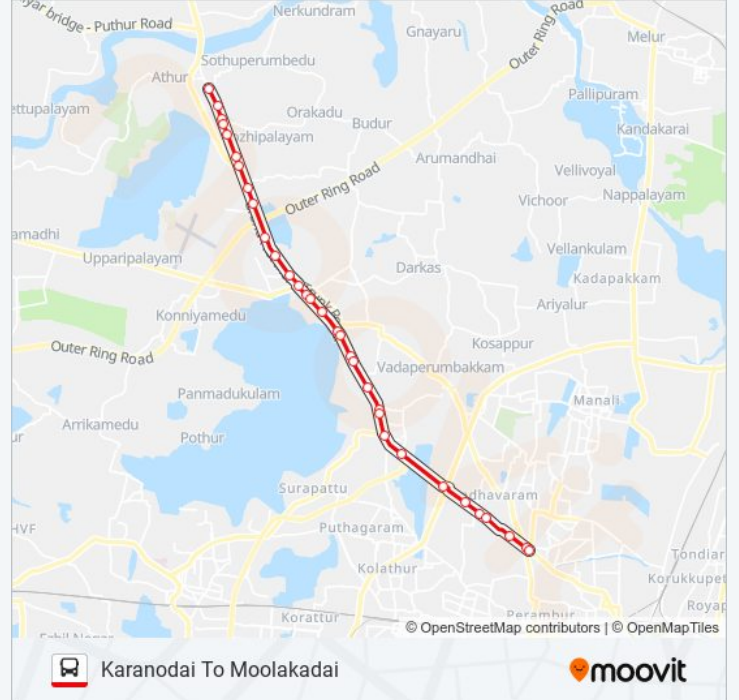

Karanodai To Moolakadai

[Get The App](#)

The 57F bus line Karanodai To Moolakadai has one route. For regular weekdays, their operation hours are:

(1) Moolakadai: 12:20 - 21:47

Use the Moovit App to find the closest 57F bus station near you and find out when is the next 57F bus arriving.

57F bus Time Schedule

Moolakadai Route Timetable:

Sunday	12:20 - 21:47
Monday	12:20 - 21:47
Tuesday	12:20 - 21:47
Wednesday	12:20 - 21:47
Thursday	12:20 - 21:47
Friday	12:20 - 21:47
Saturday	12:20 - 21:47

57F bus Info

Direction: Moolakadai

Stops: 32

Trip Duration: 37 min

Line Summary:

Puzhal Bus Stand

Puzhal Camp

Cycle Shop

Madhavaram Bypass

A.C.T

Kalpana

Kanakan Chathiram

Madhavaram Bus Depot

Moolakadai

Moolakadai

57F bus time schedules and route maps are available in an offline PDF at moovitapp.com. Use the Moovit App to see live bus times, train schedule or subway schedule, and step-by-step directions for all public transit in Chennai.