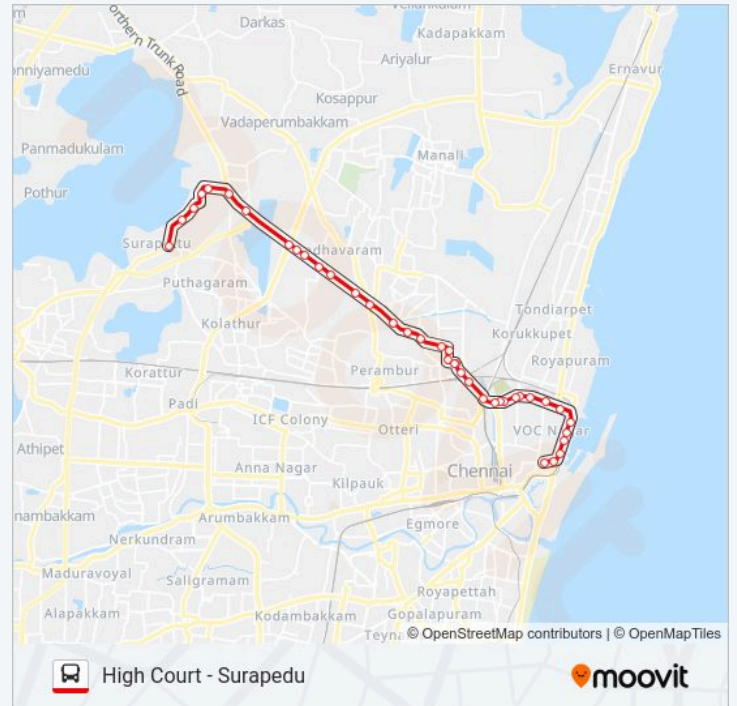

Puzhal Camp

Screw Factory

Umayal Aachi College

Chocolate Company

Velammal Engineering College

Surapedu

57F bus time schedules and route maps are available in an offline PDF at [moovitapp.com](https://moovitapp.com). Use the Moovit App to see live bus times, train schedule or subway schedule, and step-by-step directions for all public transit in Chennai.