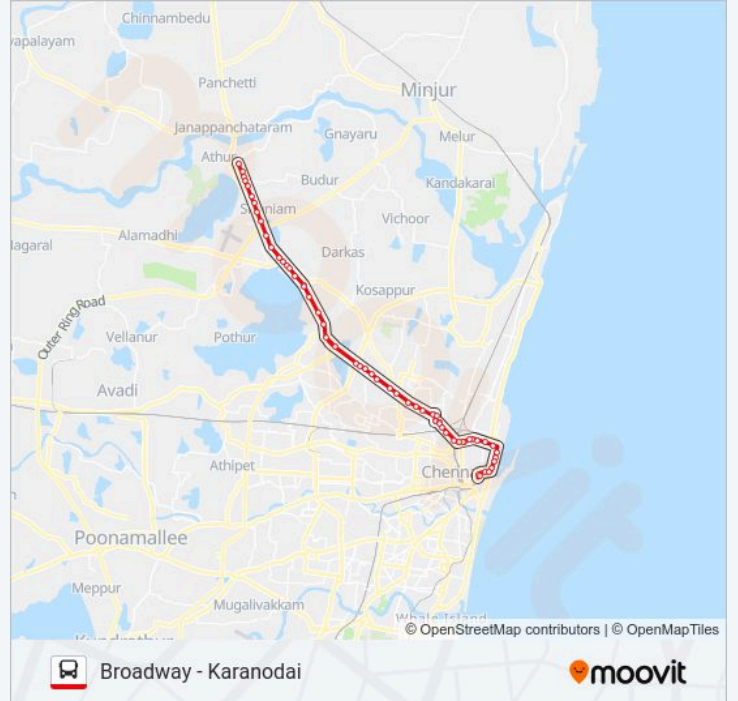

Vyasarpadi Market

Vyasarpadi Market

Erikarai

Ambedkar College

Sarma Nagar

Toll Gate

Erukancherry

Moolakadai

Madhavaram Bus Depot

Kanakan Chathiram

Kalpana

A.C.T

Madhavaram

Madhavaram Bypass

Cycle Shop

Puzhal Camp

Puzhal Jail

Kavangarai

Sri Nallaghu Polytechnic College

Samiyar Madam

Ayurveda Ashramam

Redhills Market

Redhills Bus Terminal

Red Hills

Red Hills Thiruvallur Road Junction

MA Nagar

Padiyanallur Depot

Padiyanallur Check Post

Semilivaram

Vijaya Nallur

Sholavaram

Sholavaram 4