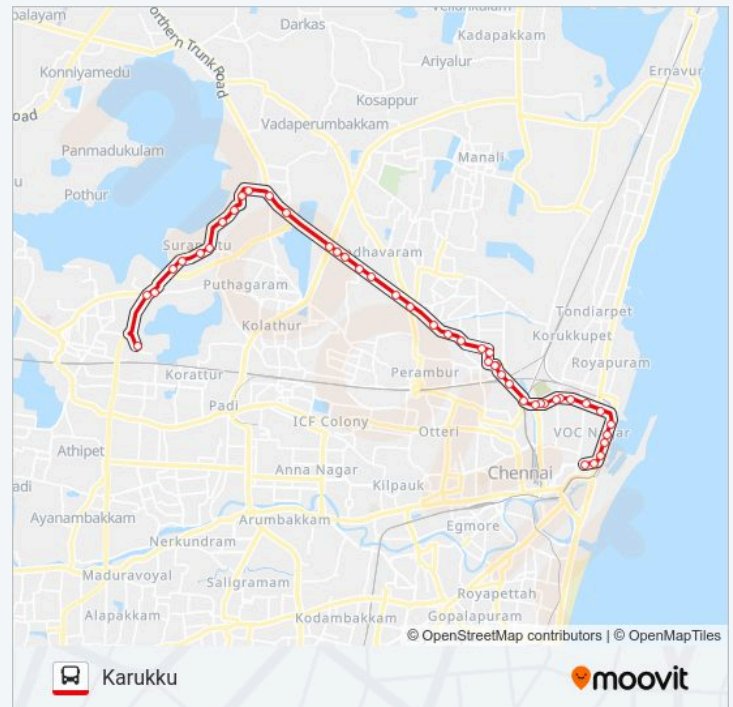

Collector Office Chennai Beach Station

Clive Battery

Thambu Chetty Street

Bharathi Womens College

Stanley Hospital

V. Nagar

Vallalar Nagar

Vallalar Nagar Bus Depot

Moolakothalam

Moolakkothanam

Basin Bridge

Ramalinga Kovil

Vyasarpadi

Vyasarpadi

Vyasarpadi Market

Vyasarpadi Market

Erikarai

Ambedkar College

Sarma Nagar

Toll Gate

Erukancherry

Moolakadai

Madhavaram Bus Depot

Kanakan Chathiram

Kalpana

A.C.T

Madhavaram

Madhavaram Bypass

Cycle Shop

Puzhal Camp

Screw Factory

Umayal Aachi College

Friday

10:10 - 16:40

Saturday

10:10 - 16:40

57F bus Info

Direction: Karukku

Stops: 45

Trip Duration: 51 min

Line Summary: