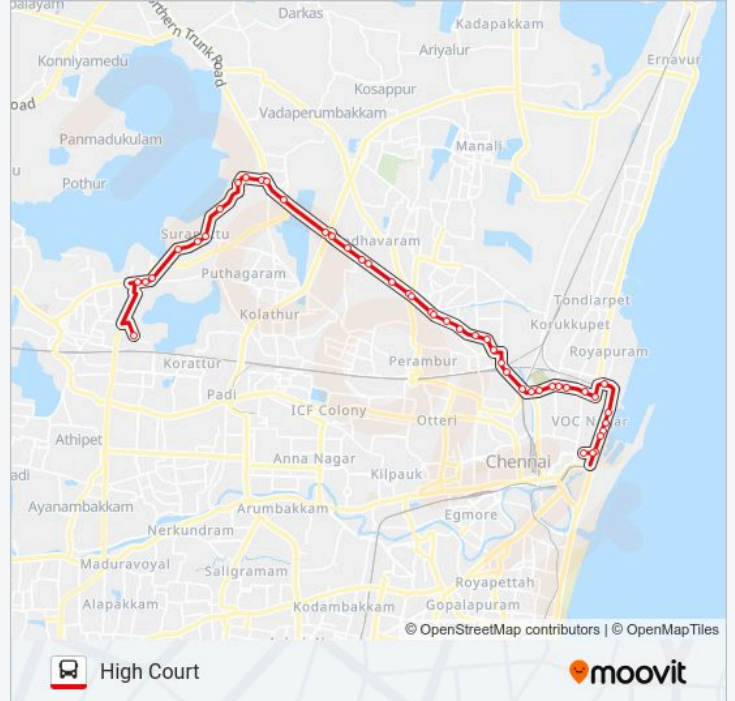

Collector Office Chennai Beach Station

Chennai Beach Station

Chennai Beach Station Post Office

Parrys Corner

Parrys Corner

High Court

Direction: Karukku

45 stops

[VIEW LINE SCHEDULE](#)

High Court

Parrys Corner

Parrys Corner

Chennai Beach Station

57F bus Time Schedule

Karukku Route Timetable:

Sunday	10:10 - 16:40
Monday	10:10 - 16:40
Tuesday	10:10 - 16:40
Wednesday	10:10 - 16:40
Thursday	10:10 - 16:40