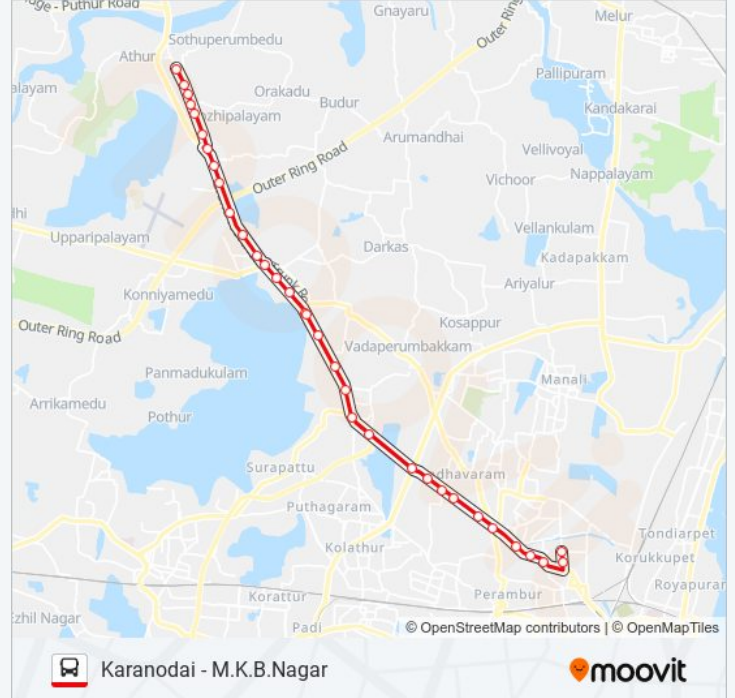

Padiyanallur Depot

Padiyanallur Check Post

Semilivaram

Vijaya Nallur

Sholavaram

Sholavaram 4

Sholavaram 3

Sholavaram 2

Sholavaram

Sholavaram (Bdo Office)

Karanodai

Direction: M.K.B.Nagar

39 stops

[VIEW LINE SCHEDULE](#)

Karanodai

Sholavaram (Bdo Office)

Sholavaram

Sholavaram 2

Sholavaram 3

Sholavaram 4

Sholavaram

Vijaya Nallur

Semilivaram

Padiyanallur Check Post

Padiyanallur Depot

MA Nagar

Red Hills X Road

Red Hills

Redhills Bus Terminal

Redhills Market

Ayurveda Ashramam

Samiyar Madam

57F bus Time Schedule

M.K.B.Nagar Route Timetable:

Sunday	17:50 - 22:15
Monday	17:50 - 22:15
Tuesday	17:50 - 22:15
Wednesday	17:50 - 22:15
Thursday	17:50 - 22:15
Friday	17:50 - 22:15
Saturday	17:50 - 22:15

57F bus Info

Direction: M.K.B.Nagar

Stops: 39

Trip Duration: 41 min

Line Summary: