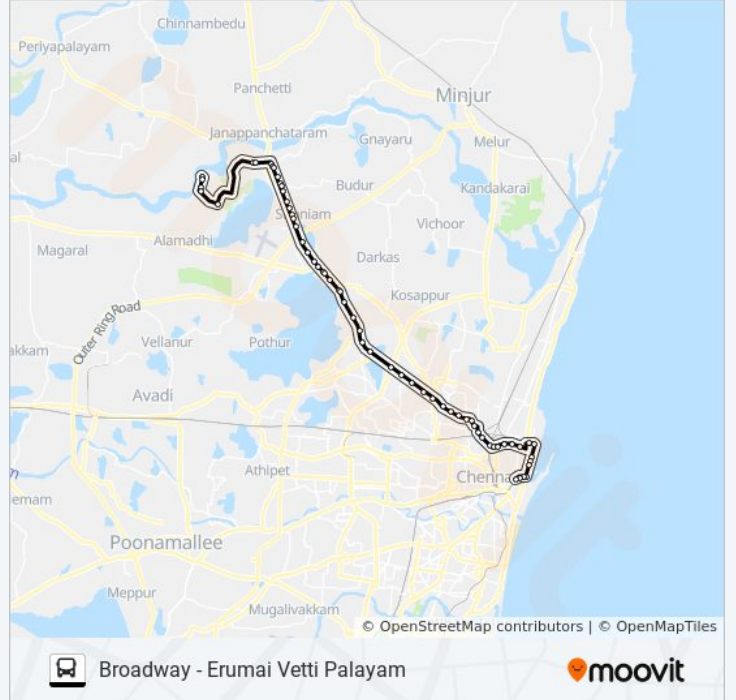

57H bus Info

Direction: Broadway

Stops: 61

Trip Duration: 72 min

Line Summary:

Red Hills X Road
Red Hills
Redhills Bus Terminal
Redhills Market
Ayurveda Ashramam
Samiyar Madam
Sri Nallaghu Polytechnic College
Kavangarai
Puzhal Bus Stand
Puzhal Camp
Cycle Shop
Madhavaram Bypass
A.C.T
Kanakan Chathiram
Madhavaram Bus Depot
Moolakadai
Erukancherry
Toll Gate
Sarma Nagar
Ambedkar College
Erikarai
Vyasarpadi Market
Vyasarpadi
Ramalinga Kovil
Basin Bridge
Moolakkothanam
Molakothishalam
V Nagar
Stanley Hospital
Bharathi Womens College
Royapuram
Royampuram Railway Station
Clive Battery

Collector Office
Chennai Beach
Parrys Corner
Parrys Corner
High Court
Broadway

Direction: Erumai Vetti Palayam

60 stops

[VIEW LINE SCHEDULE](#)

Broadway
High Court
Parrys Corner
Sbi Parrys
Parrys Corner
Chennai Beach
Collector Office
Clive Battery
Thembu Chetty
Thambu Chetty Street
Bharathi Womens College
Stanley Hospital
V Nagar
Moolakothalam
Moolakkothanam
Basin Bridge
Ramalinga Kovil
Vyasarjadi
Vyasarjadi
Vyasarjadi Market
Erikarai
Ambedkar College
Sarma Nagar