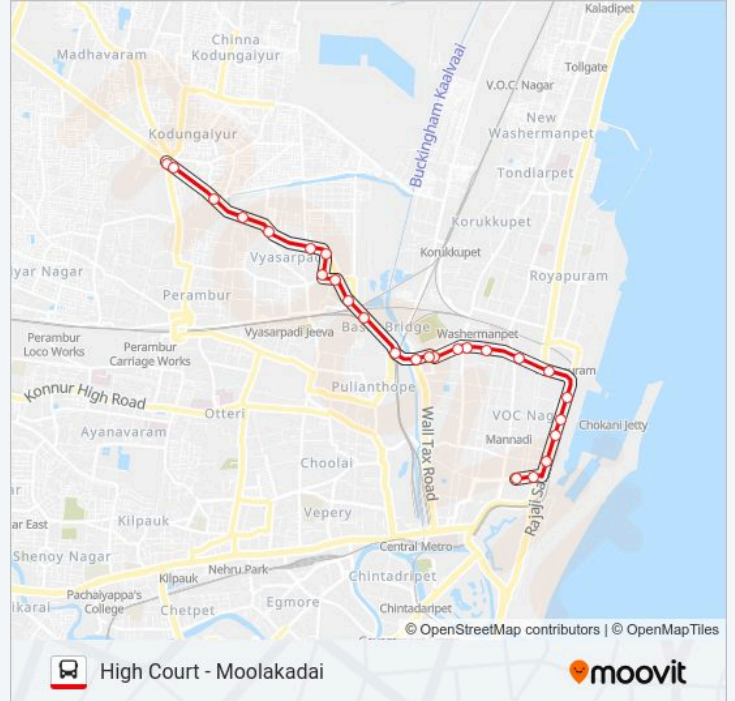

Direction: High Court

28 stops

[VIEW LINE SCHEDULE](#)

Moolakadai
Moolakadai
Erukancherry
Erukancherry
Toll Gate
Sarma Nagar
Ambedkar College
Ambedkar College
Erikarai
Vyasarpadi Market
Vyasarpadi
Ramalinga Kovil
Basin Bridge
Moolakkothanam
Molakothehalam
V Nagar
V Nagar
Stanley Hospital
Bharathi Womens College
Thambu Chetty Street
Royapuram

Direction: Moolakadai

26 stops

[VIEW LINE SCHEDULE](#)

High Court

Parrys Corner

Parrys Corner

Chennai Beach Station

Collector Office Chennai Beach Station

57F bus Info

Direction: Moolakadai

Stops: 26

Trip Duration: 22 min

Line Summary:

Vyasarpadi Market

Erikarai

Ambedkar College

Sarma Nagar

Toll Gate

Erukancherry

Moolakadai

Moolakadai

57F bus time schedules and route maps are available in an offline PDF at moovitapp.com. Use the Moovit App to see live bus times, train schedule or subway schedule, and step-by-step directions for all public transit in Chennai.