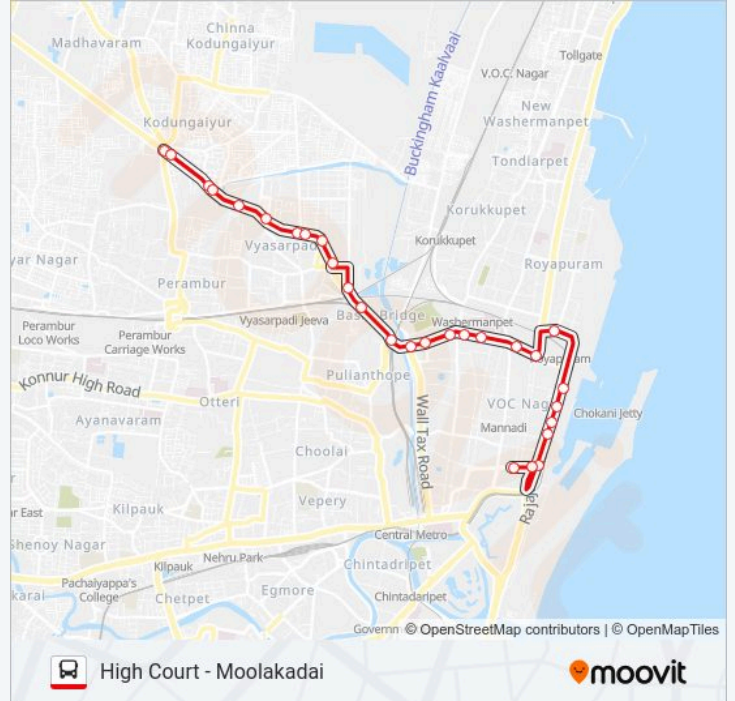

Direction: High Court

28 stops

[VIEW LINE SCHEDULE](#)

Moolakadai
Moolakadai
Erukancherry
Erukancherry
Toll Gate
Sarma Nagar
Ambedkar College
Ambedkar College
Erikarai
Vyasarpadi Market
Vyasarpadi
Ramalinga Kovil
Basin Bridge
Moolakkothanam
Molakothehalam
V Nagar
V Nagar
Stanley Hospital
Bharathi Womens College
Thambu Chetty Street
Royapuram

Line Summary:

Clive Battery

Collector Office Chennai Beach Station

Chennai Beach Station

Chennai Beach Station Post Office

Parrys Corner

Parrys Corner

High Court

Direction: Moolakadai

26 stops

[VIEW LINE SCHEDULE](#)

High Court

Parrys Corner

Parrys Corner

Chennai Beach Station

Collector Office Chennai Beach Station