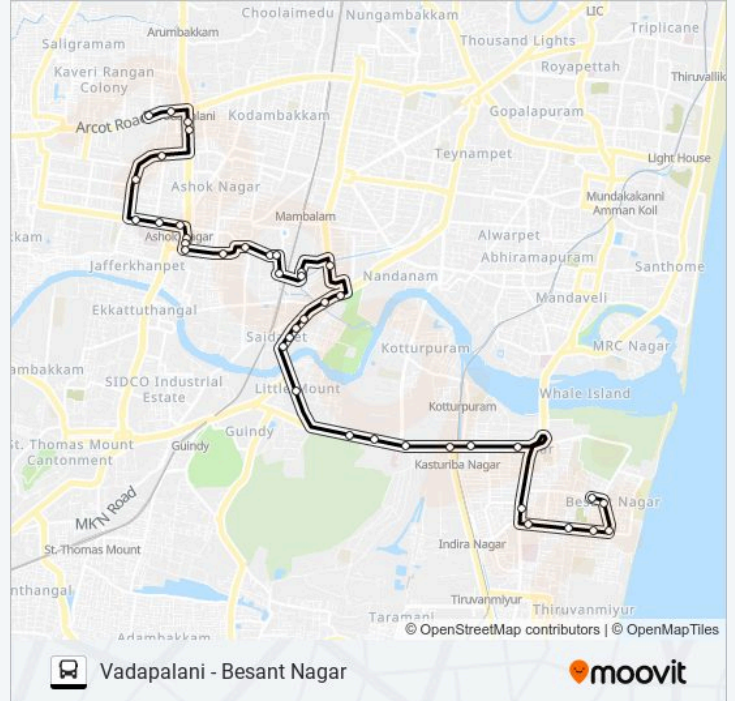

Saidapet Tod Hunter Nagar

Saidapet (Teachers Training College)

Saidapet

Kalaigai Ache

Panagal Maligai

Saidapet Court / Taluk Office

Anna University

Gandhi Mandabam Bus Stop

C.L.R.I.

Madhyakailash

Gandhi Nagar

Adyar Old Depot

Adyar Depot

M.G.Road

Vannanthurai

Rbi Quarters

Annai Velankanni Church Bus Stop (Besant Nagar Church)

Besant Nagar

Besant Nagar

Direction: Vadapalani

44 stops

[VIEW LINE SCHEDULE](#)

Besant Nagar

Annai Velankanni Church Bus Stop (Besant Nagar Church)

Rbi Quarters

Vannanthurai Mtc Bus Stop

Vannanthurai

M.G.Road

Adyar Depot

Adayar O.T.

5E bus Time Schedule

Vadapalani Route Timetable:

Sunday	05:04 - 21:50
Monday	05:04 - 21:50
Tuesday	05:04 - 21:50
Wednesday	05:04 - 21:50
Thursday	05:04 - 21:50
Friday	05:04 - 21:50
Saturday	05:04 - 21:50

5E bus Info

Direction: Vadapalani

Stops: 44

Trip Duration: 42 min