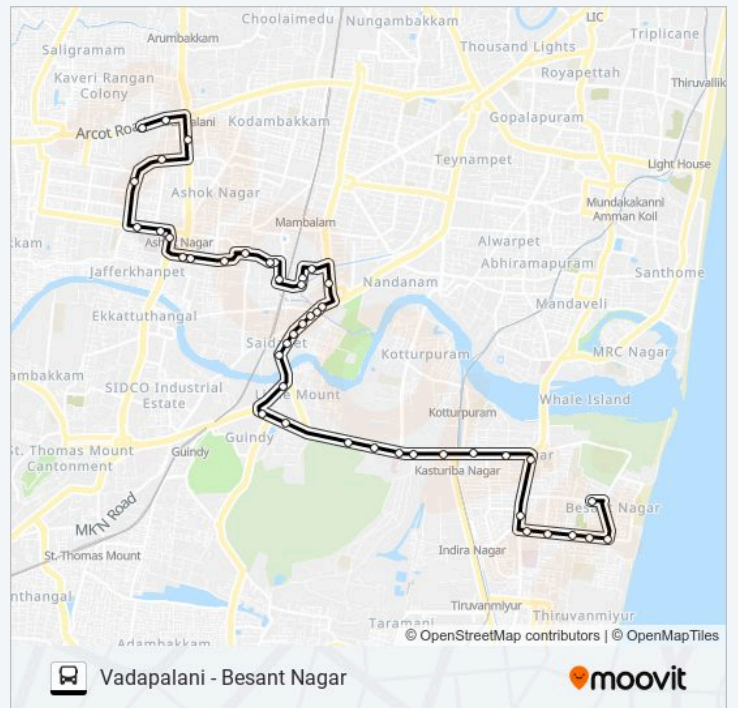

Line Summary:

Adyar Old Depot

Gandhi Nagar

Madhyakailash

C.L.R.I.

IIT Madras/Guindy National Park

Gandhi Mandapam

Anna University

Raj Bhavan Quarters

Concorde Spic

Little Mount Metro Station

Panagal Maligai

Kalaingar Ache

Saidapet

Saidapet (Teachers Training College)

Thadandar Nagar-Saidapet

Thadandar Nagar

Raja Hostel

Cit Nagar

Kannammapettai Burial Ground

Kannammamet

Kaveri Nagar

Aranganathan Subway

Thiyagi Aranganathan Saba

Srinivasa Theater

Mettupalayam

Raghavan Colony

Ashok Nagar 11th Avenue

Govt. Girls H.Sc

Ashok Pillar / Udhayam Theatre

E.S.I.Hospital

K.K.Nagar Bus Station

Sivan Park