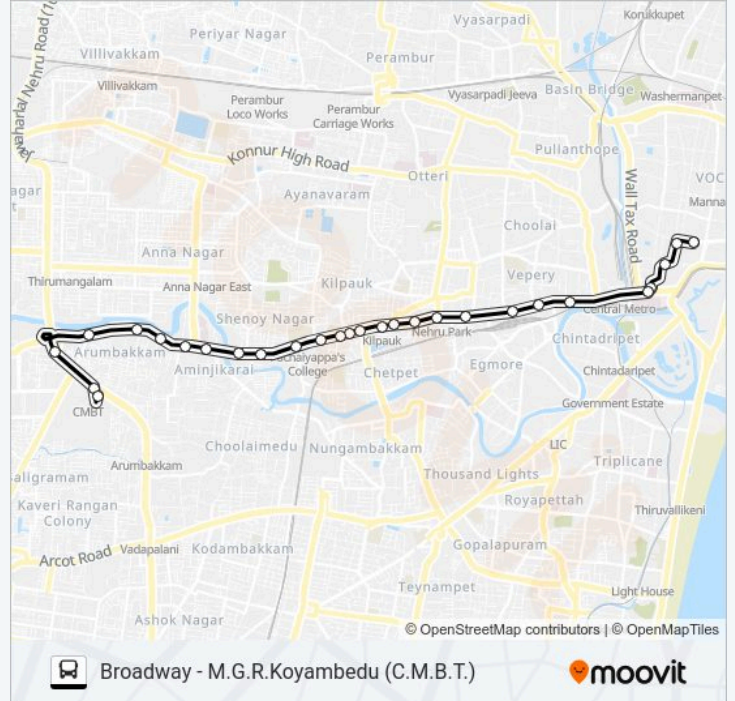

**5E bus Time Schedule**

Broadway Route Timetable:

Monday	22:20-03:55
Tuesday	22:20-03:55
Wednesday	22:20-03:55
Thursday	22:20-03:55
Friday	22:20-03:55
Saturday	22:20-03:55
Sunday	22:20-03:55

**5E bus Info****Direction:** Broadway**Stops:** 28**Trip Duration:** 24 min**Line Summary:**

Thinathanthi

Everest

Government General Hospital

Southern Railway Divisional Office

Payaigada

Flower Market Broadway

Broadway

**Direction: M.G.R.Koyambedu (C.M.B.T.)**

29 stops

[VIEW LINE SCHEDULE](#)

Broadway

Ratan Bazar

Payaigada

Park Town

M.G.R.Central Station

Central Metro Station