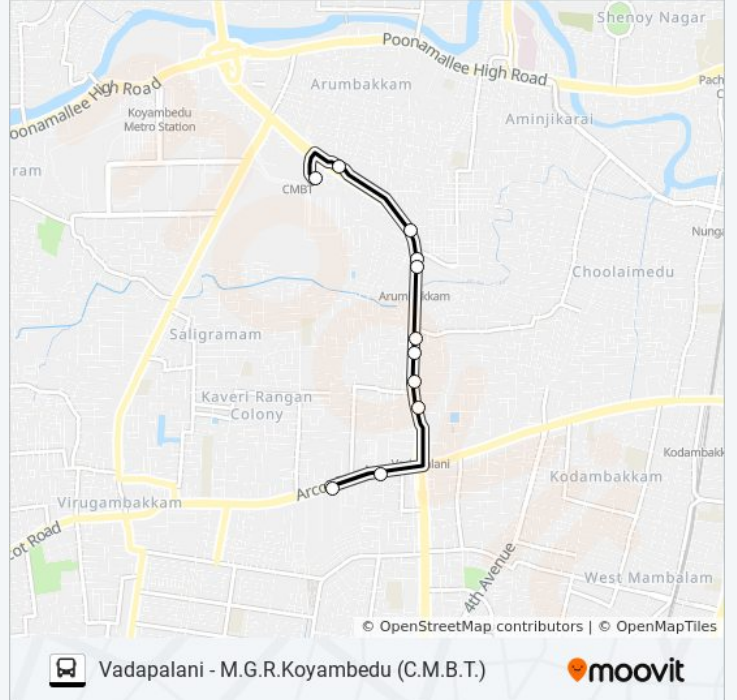

5E bus time schedules and route maps are available in an offline PDF at moovitapp.com. Use the [Moovit App](#) to see live bus times, train schedule or subway schedule, and step-by-step directions for all public transit in Chennai.

[About Moovit](#) • [MaaS Solutions](#) • [Supported Countries](#) • [Mooviter Community](#)

© 2024 Moovit - All Rights Reserved

Check Live Arrival Times