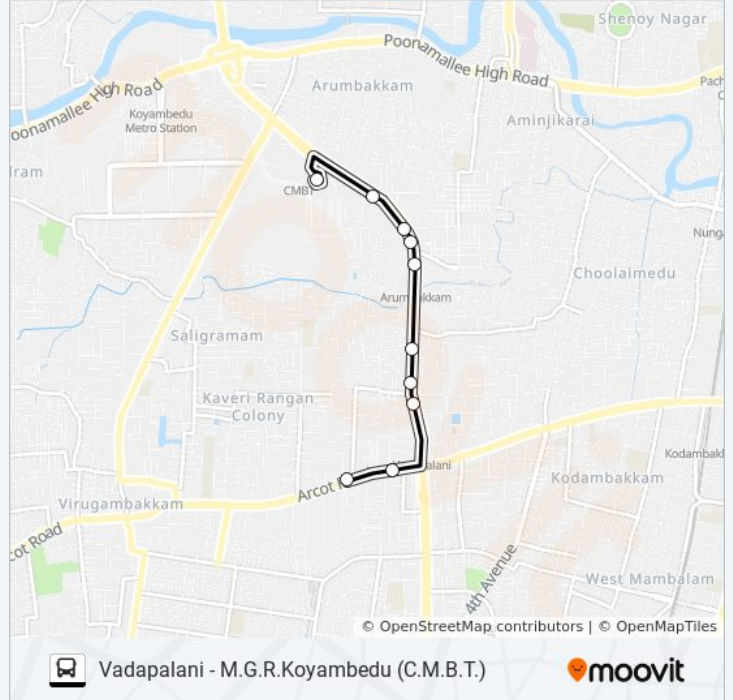

Use the Moovit App to find the closest 5E bus station near you and find out when is the next 5E bus arriving.

Direction: M.G.R.Koyambedu (C.M.B.T.)

10 stops

[VIEW LINE SCHEDULE](#)

Vadapalani Bus Station

Kamala Theatre

5E bus Time Schedule

M.G.R.Koyambedu (C.M.B.T.) Route Timetable:

Sunday	22:00
Monday	22:00
Tuesday	22:00
Wednesday	22:00
Thursday	22:00
Friday	22:00
Saturday	22:00

5E bus Info

Direction: M.G.R.Koyambedu (C.M.B.T.)

Stops: 10

Trip Duration: 7 min

Line Summary:

Direction: Vadapalani

11 stops

[VIEW LINE SCHEDULE](#)

- M.G.R.Koyambedu (C.M.B.T.)
- M.G.R.Koyambedu (C.M.B.T.)
- Mmda Colony
- M.M.D.A. Colony Road Junction
- Arumbakkam Metro Railway Station
- Thirunagar
- Thiru Nagar
- Junction Of III And 1st Ave
- Vadapalani Kovil
- Kamala Theatre
- Vadapalani Bus Station

5E bus Time Schedule

Vadapalani Route Timetable:

Sunday	05:15
Monday	05:15
Tuesday	05:15
Wednesday	05:15
Thursday	05:15
Friday	05:15
Saturday	05:15

5E bus Info

Direction: Vadapalani

Stops: 11

Trip Duration: 7 min