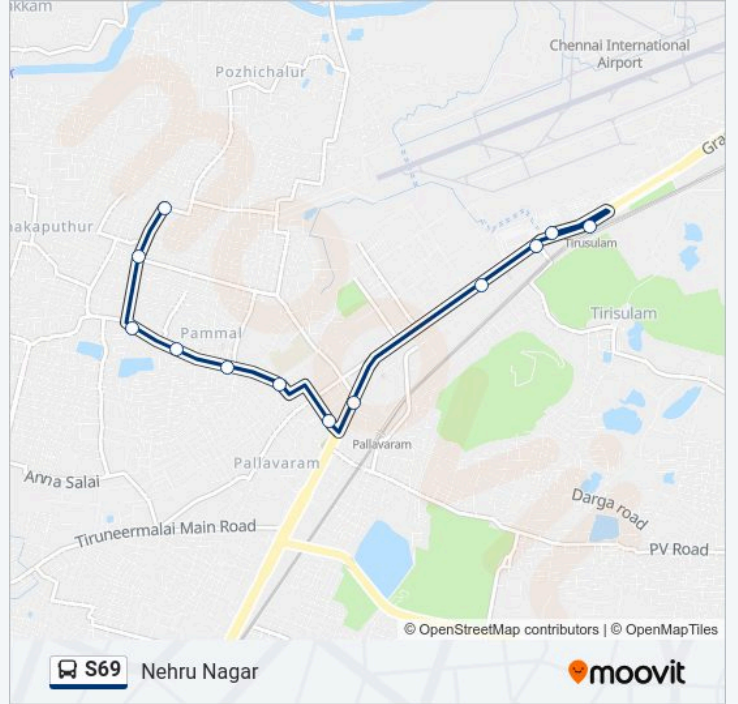

S69 bus Info

Direction: Airport Metro Station

Stops: 11

Trip Duration: 10 min

Line Summary:

Direction: Nehru Nagar

12 stops

[VIEW LINE SCHEDULE](#)

S69 bus Time Schedule

Nehru Nagar Route Timetable:

Sunday	21:17 - 22:07
Monday	21:17 - 22:07
Tuesday	21:17 - 22:07
Wednesday	21:17 - 22:07
Thursday	21:17 - 22:07
Friday	21:17 - 22:07
Saturday	21:17 - 22:07

S69 bus Info

Direction: Nehru Nagar

Stops: 12

Trip Duration: 11 min

Line Summary:

S69 bus time schedules and route maps are available in an offline PDF at moovitapp.com. Use the Moovit App to see live bus times, train schedule or subway schedule, and step-by-step directions for all public transit in Chennai.