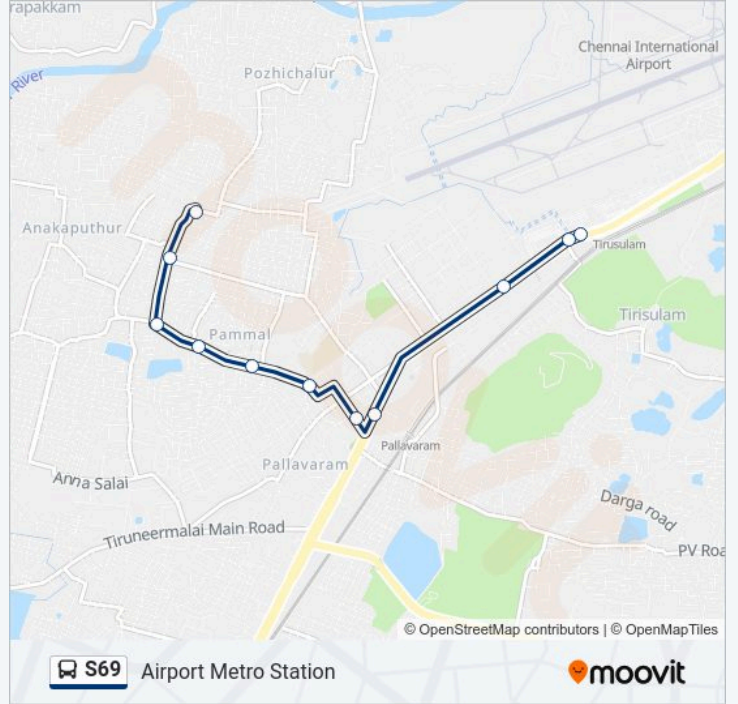

Use the Moovit App to find the closest S69 bus station near you and find out when is the next S69 bus arriving.

Direction: Airport Metro Station

11 stops

[VIEW LINE SCHEDULE](#)

- Nehru Nagar Bus Stop
- Pammal
- Pammal Church
- Krishna Nagar Bus Stop
- Muthamil Nagar
- Six Thotti
- Pallavaram
- Palavaram
- Thrisoolam
- Tirusulam
- Airport Metro Station

S69 bus Time Schedule

Airport Metro Station Route Timetable:

Sunday	05:40 - 06:30
Monday	05:40 - 06:30
Tuesday	05:40 - 06:30
Wednesday	05:40 - 06:30
Thursday	05:40 - 06:30
Friday	05:40 - 06:30
Saturday	05:40 - 06:30

S69 bus Info

Direction: Airport Metro Station

Stops: 11

Trip Duration: 10 min

Line Summary:

Direction: Nehru Nagar

12 stops

[VIEW LINE SCHEDULE](#)