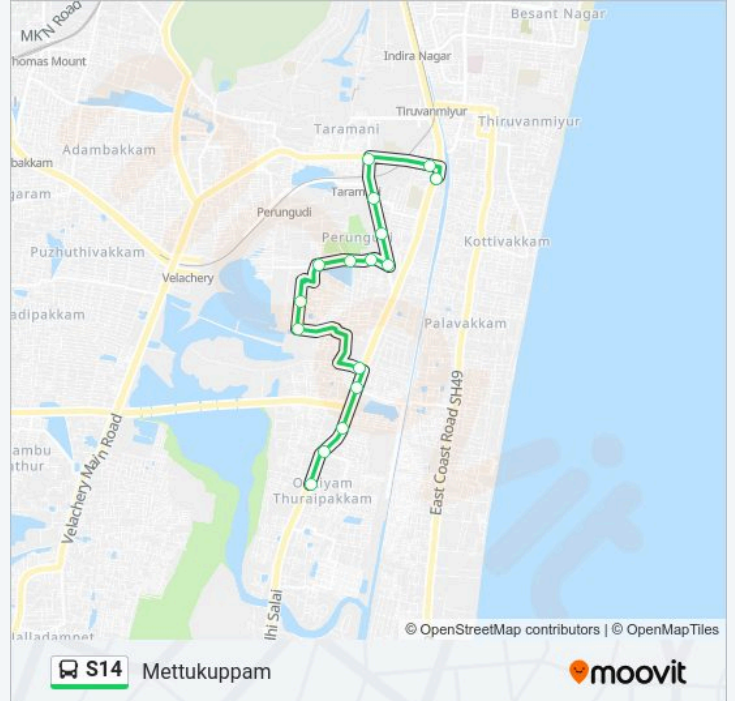

D.B.Jain College

Info View Thoraipakkam

Mettukuppam

S14 bus Time Schedule

Mettukuppam Route Timetable:

Sunday	06:00 - 20:18
Monday	06:00 - 20:18
Tuesday	06:00 - 20:18
Wednesday	06:00 - 20:18
Thursday	06:00 - 20:18
Friday	06:00 - 20:18
Saturday	06:00 - 20:18

S14 bus Info

Direction: Mettukuppam

Stops: 16

Trip Duration: 19 min

Line Summary:

Direction: S.R.P.Tools

16 stops

[VIEW LINE SCHEDULE](#)