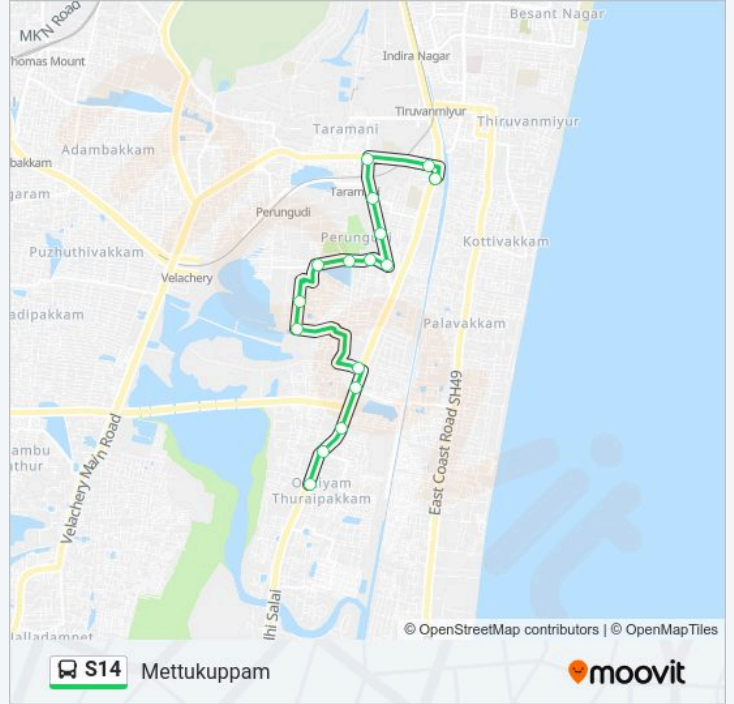

D.B.Jain College

Info View Thoraipakkam

Mettukuppam

S14 bus Time Schedule

Mettukuppam Route Timetable:

Monday	06:00-20:18
Tuesday	06:00-20:18
Wednesday	06:00-20:18
Thursday	06:00-20:18
Friday	06:00-20:18
Saturday	06:00-20:18
Sunday	06:00-20:18

S14 bus Info

Direction: Mettukuppam

Stops: 16

Trip Duration: 20 min

Line Summary:

Direction: S.R.P.Tools

16 stops

[VIEW LINE SCHEDULE](#)

Direction: S.R.P.Tools

Stops: 16

Trip Duration: 21 min

Line Summary: